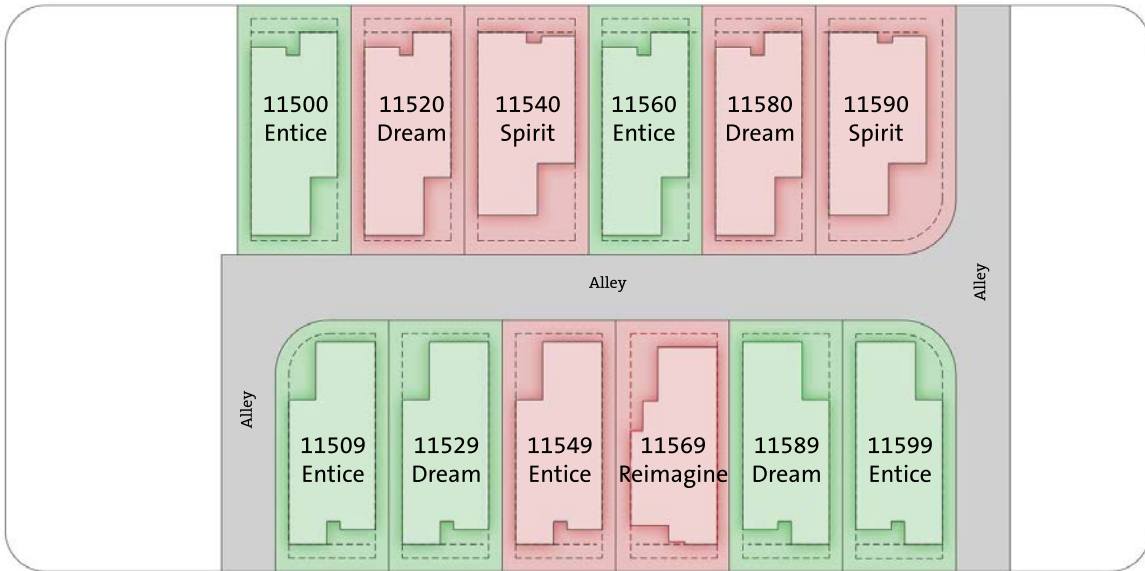

E. 26th Avenue

Moline Street

Newark Street

E. 25th Drive

Status Legend

- - Model Home
- - Parking
- - Available Home
- - Sold Home
- - Not Released