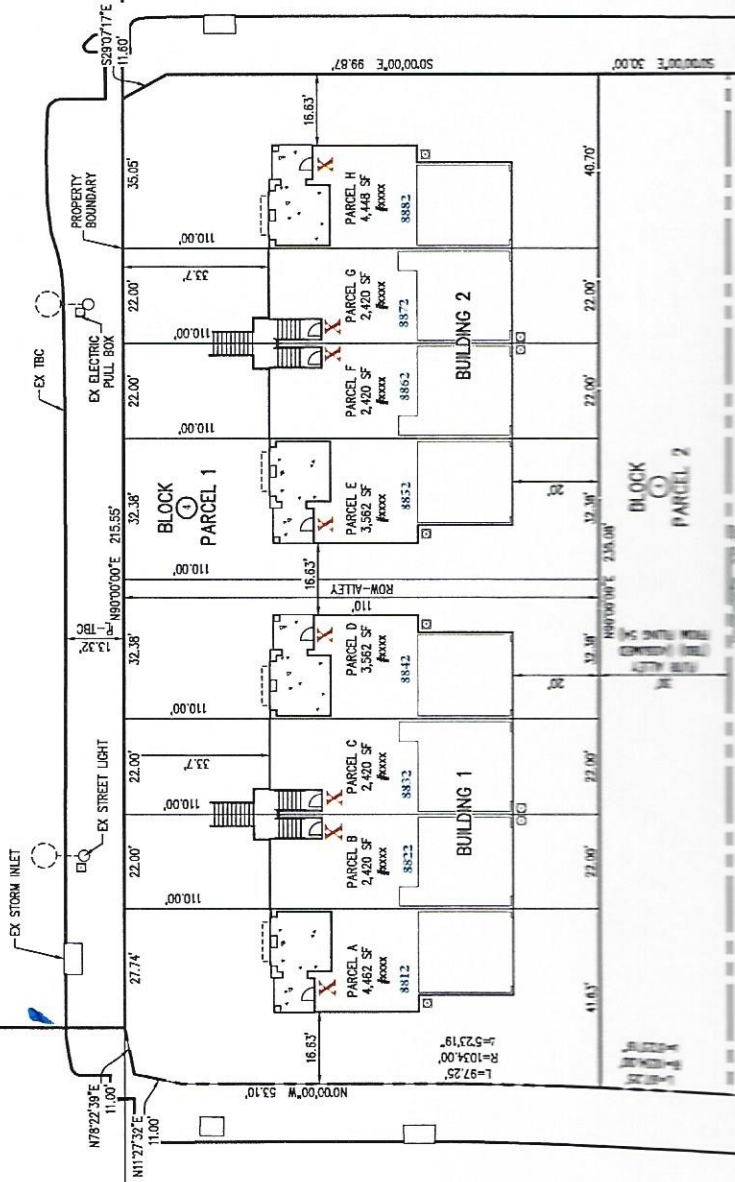

Runway 35  
Pools is  
right here!

34'

34'

47TH AVE  
(66' ROW)

YOSEMITE ST  
(66' ROW)

KENIA ST  
(66' ROW)

Text