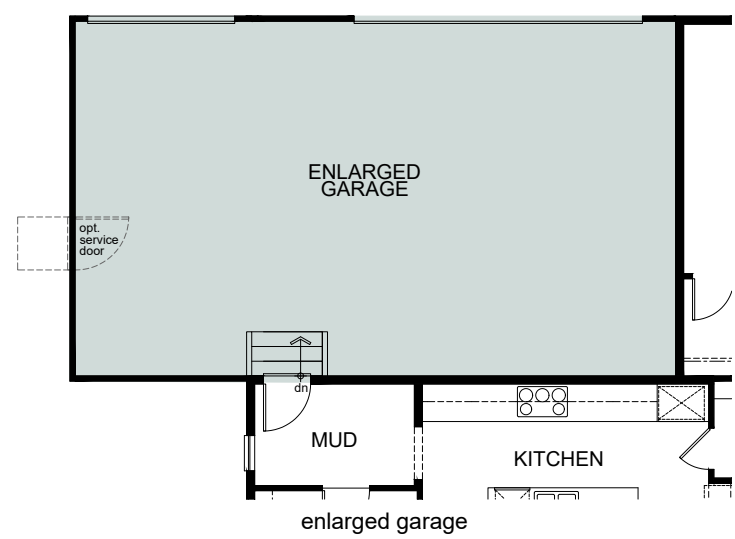

ADDITIONAL OPTIONS