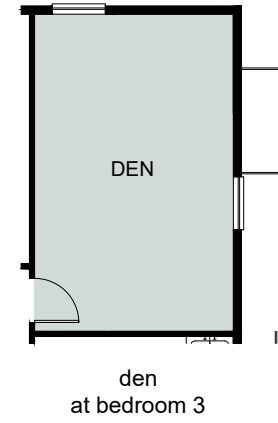

ADDITIONAL OPTIONS