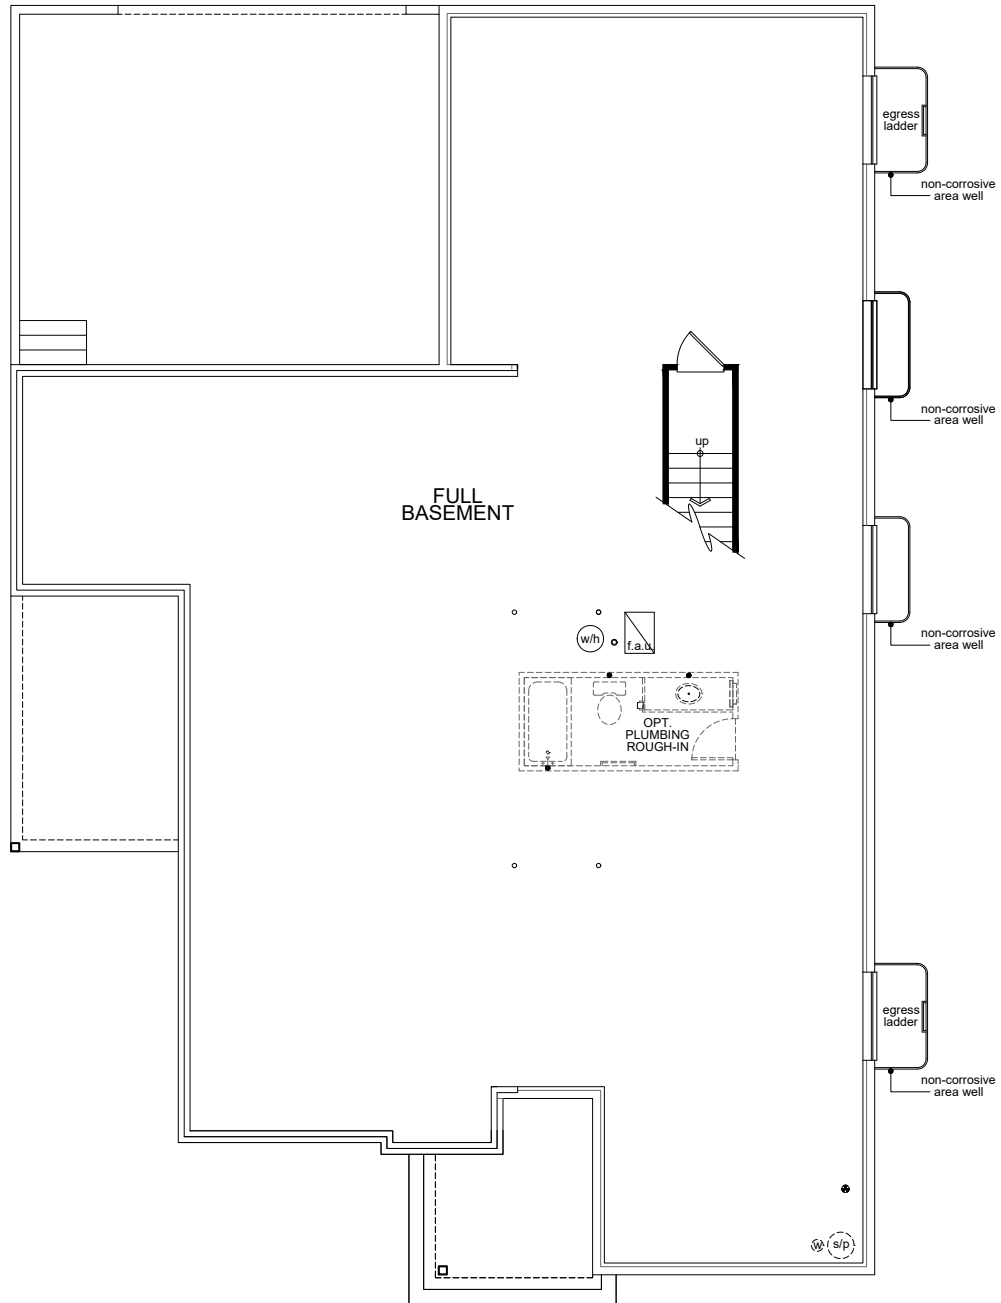

Basement Options 2483 - Eclipse

Your new KB home can be built to order so you'll enjoy the features you want most. Plus you can choose from a variety of personalizing interior features and details at KB Home Studio. Select appliances, cabinets, countertops, lighting, flooring, and more. Everything you need to create a home as unique as you.