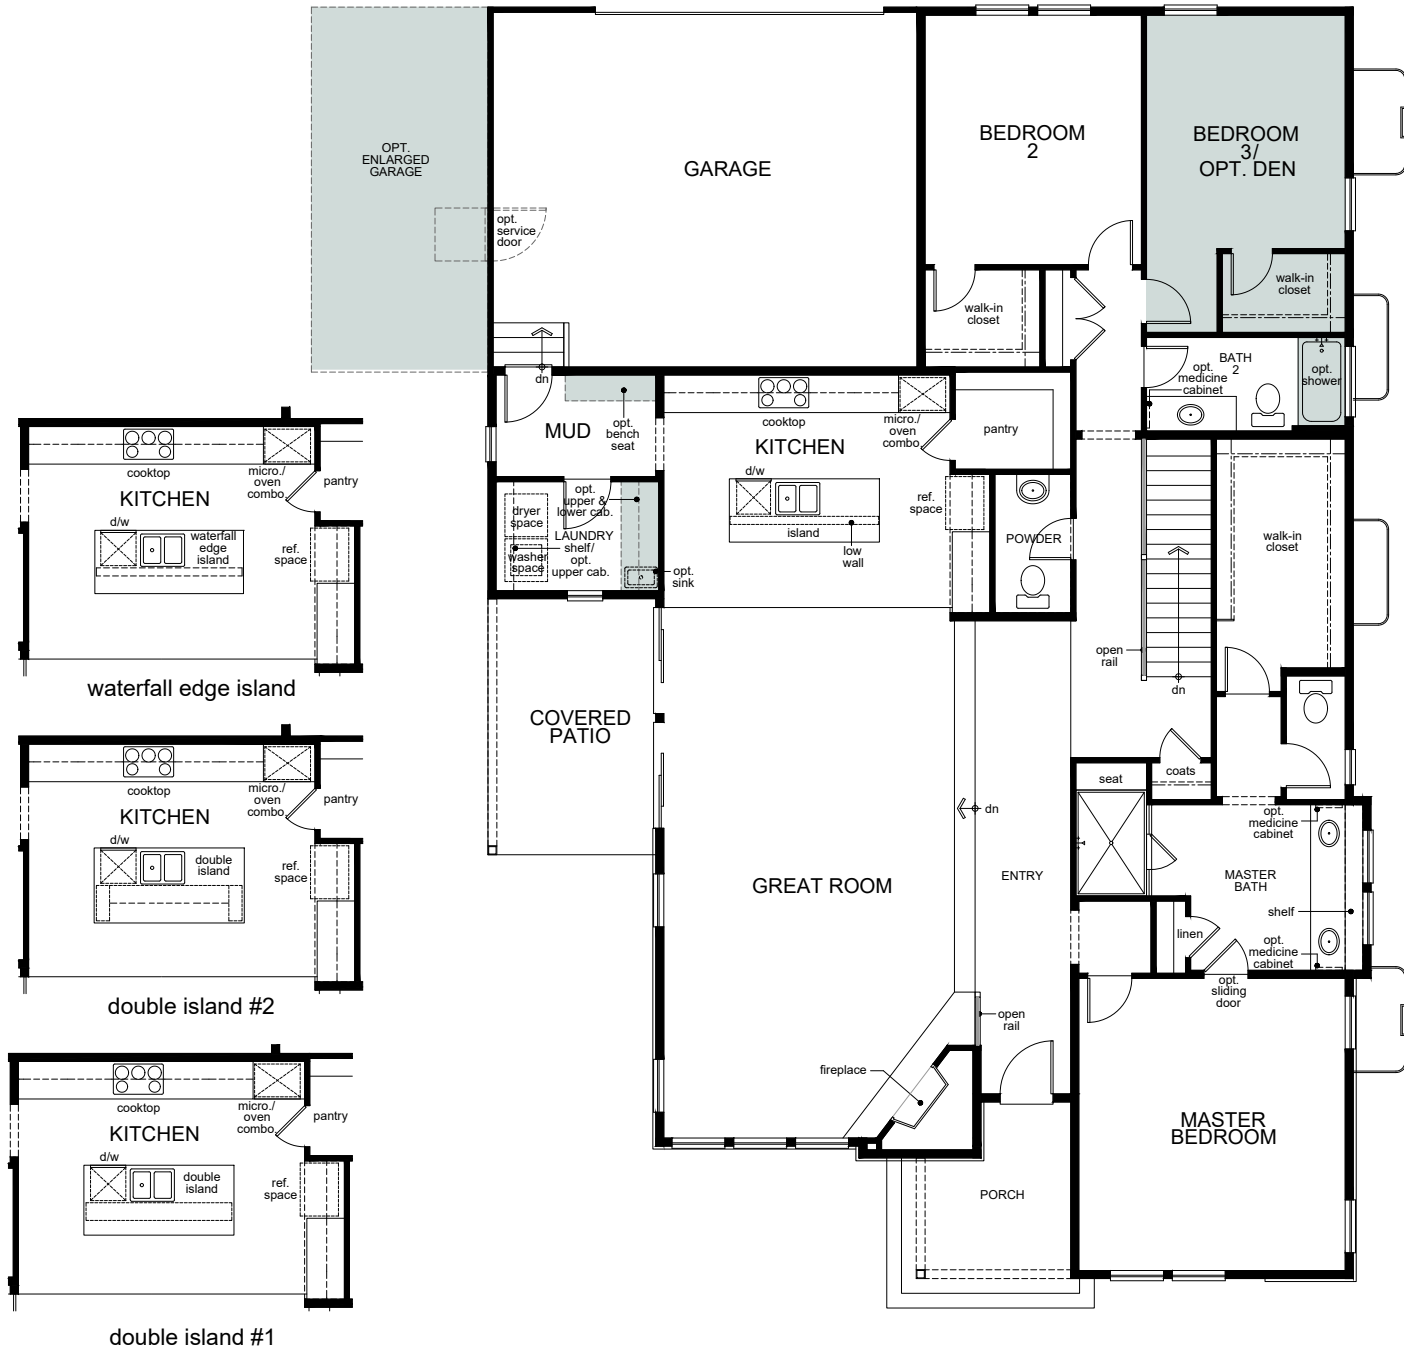

Floor Plan Options

- Kitchen:
  - Double island #1, Double island #2, Waterfall edge island
- Master Bath:
  - Sliding door
- Bath 2:
  - Vanity with dual sinks, Shower in lieu of tub
- Laundry:
  - Upper cabinets, Upper and lower cabinets, Sink
- Mud:
  - Bench Seat
- Bedroom 3:
  - Den
- Garage:
  - Service door, Enlarged garage
- Basement:
  - Full unfinished, Full finished
- Full finished:
  - Wet bar, Shower in lieu of tub at bath 3
- False beams:
  - Optional per plan