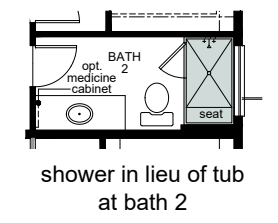

ADDITIONAL OPTIONS