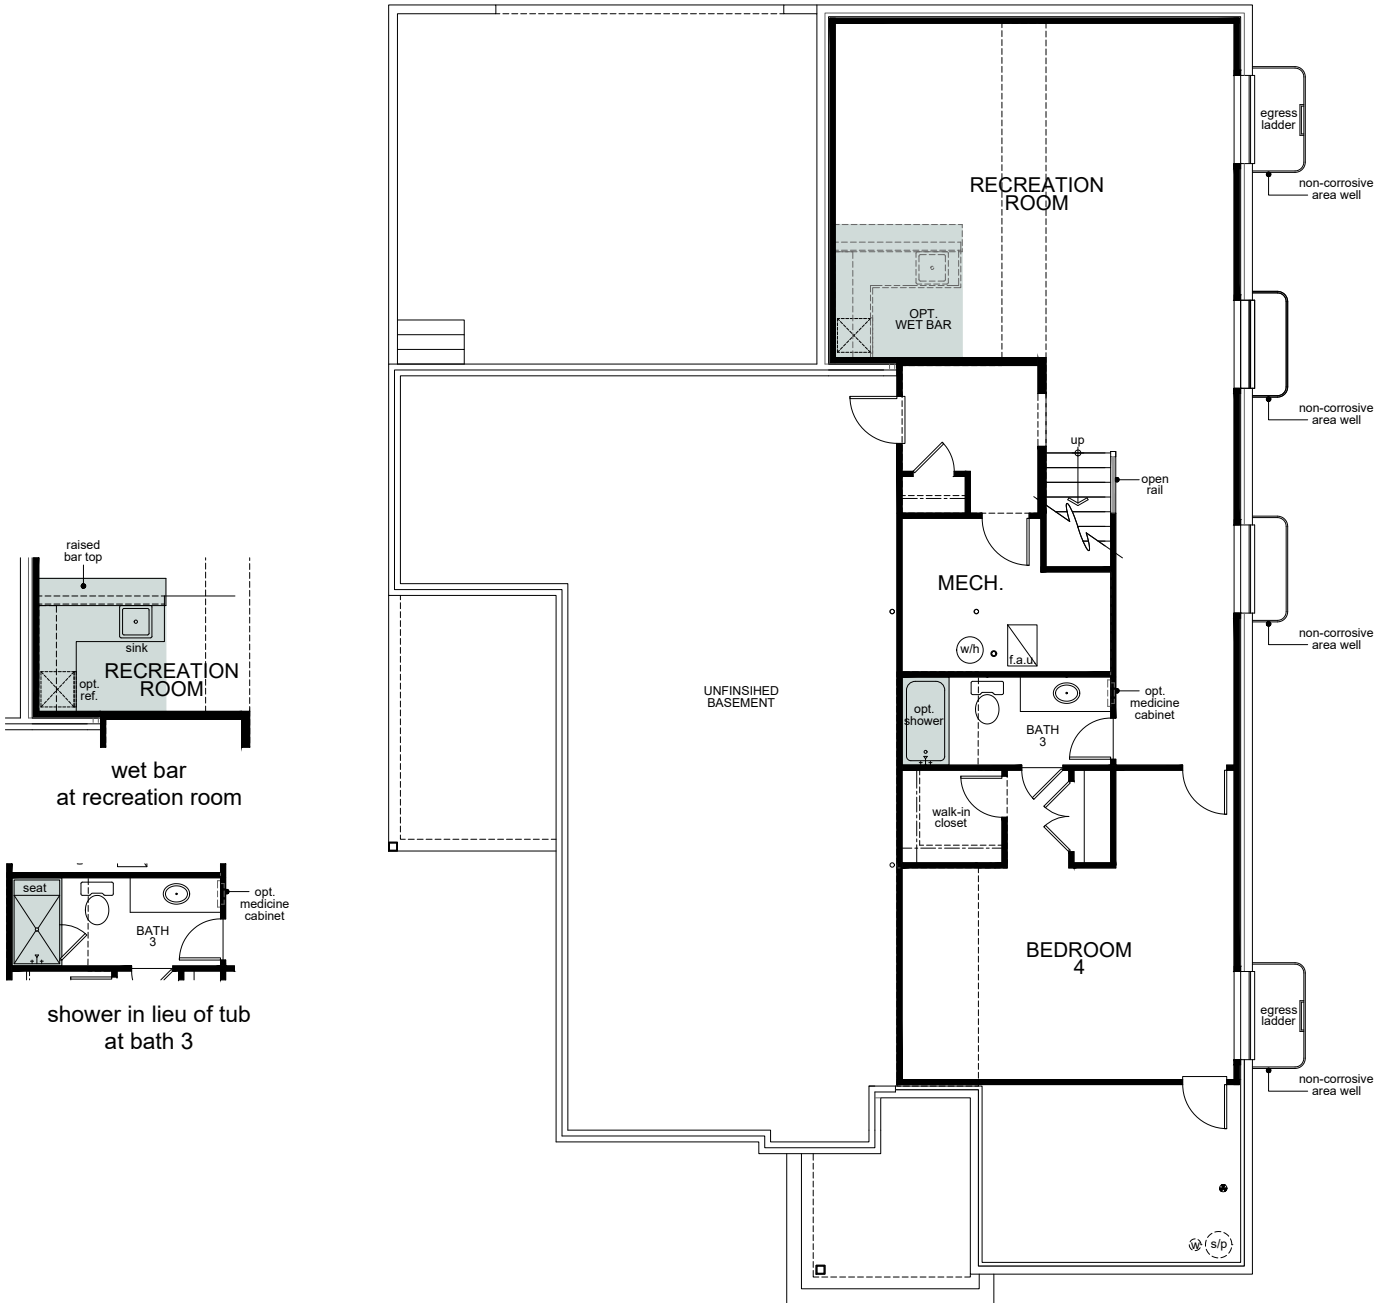

Basement Options 2483 - Eclipse

Your new KB home can be built to order so you'll enjoy the features you want most. Plus you can choose from a variety of personalizing interior features and details at KB Home Studio. Select appliances, cabinets, countertops, lighting, flooring, and more. Everything you need to create a home as unique as you.