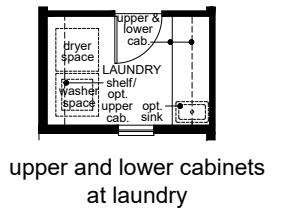

ADDITIONAL OPTIONS