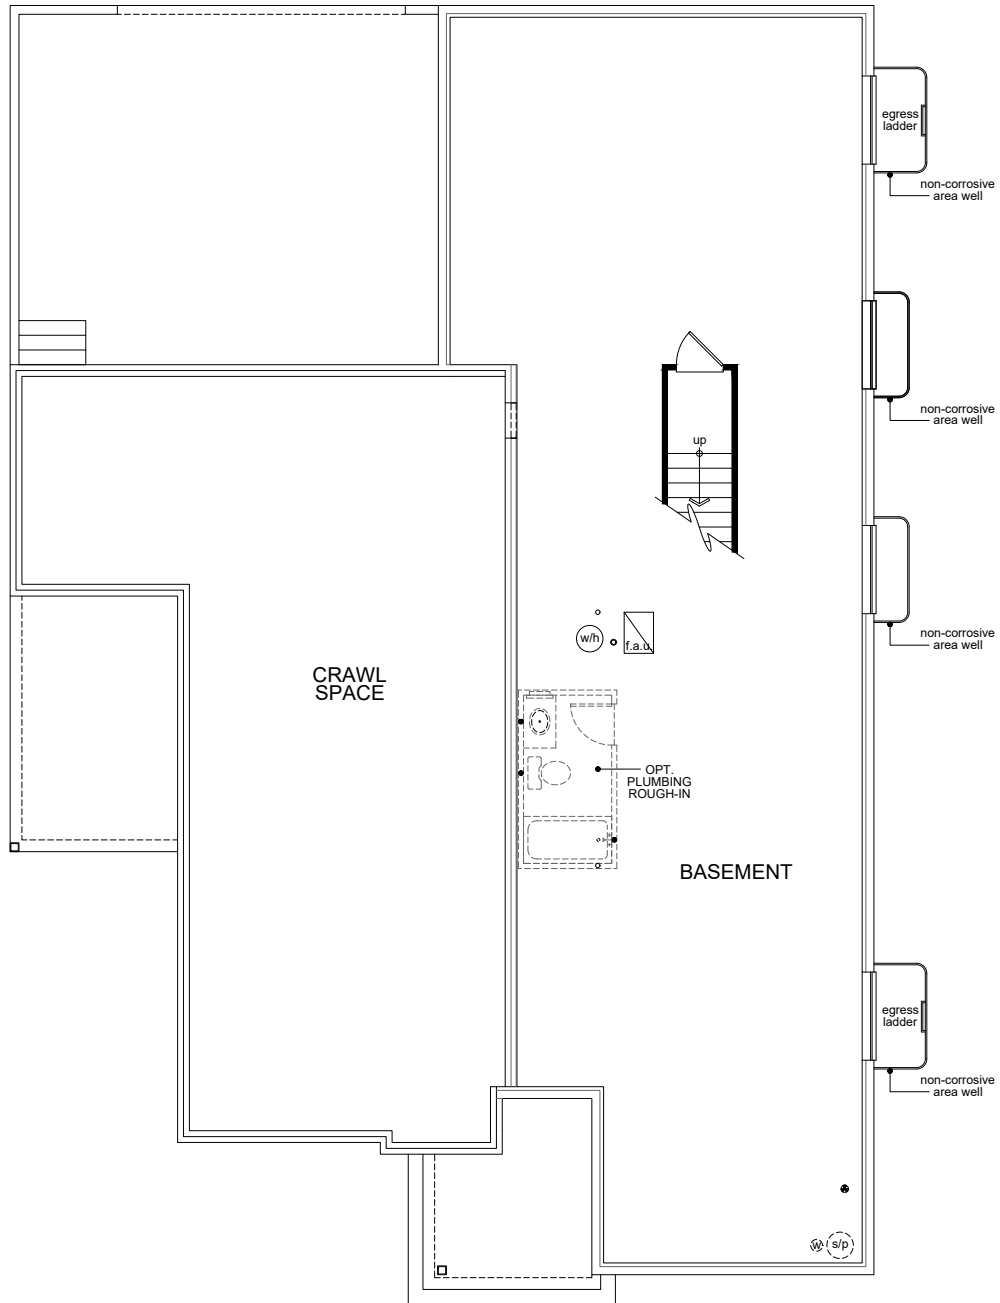

Basement 2483 - Eclipse

Your new KB home can be built to order so you'll enjoy the features you want most. Plus you can choose from a variety of personalizing interior features and details at KB Home Studio. Select appliances, cabinets, countertops, lighting, flooring, and more. Everything you need to create a home as unique as you.