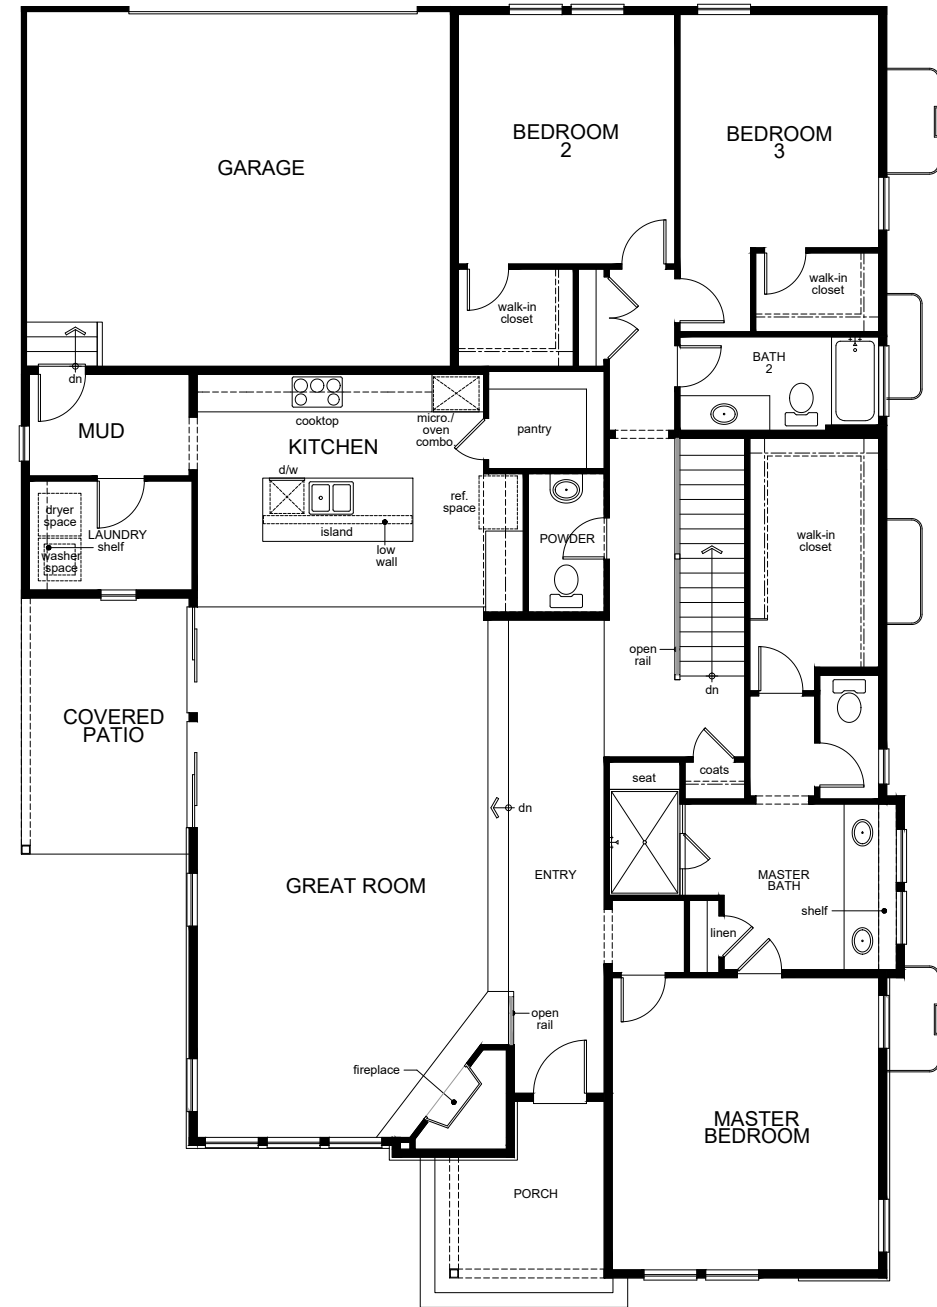

Floor Plan Options

- Kitchen:
 - Double island #1, Double island #2, Waterfall edge island
- Master Bath:
 - Sliding door
- Bath 2:
 - Vanity with dual sinks, Shower in lieu of tub
- Laundry:
 - Upper cabinets, Upper and lower cabinets, Sink
- Mud:
 - Bench Seat
- Bedroom 3:
 - Den
- Garage:
 - Service door, Enlarged garage
- Basement:
 - Full unfinished, Full finished
- Full finished:
 - Wet bar, Shower in lieu of tub at bath 3
- False beams:
 - Optional per plan

THE STARLIGHT COLLECTION

2483 - Eclipse

2,483 sq. ft. 3-4 bedrooms 2.5-3.5 baths 2-3 car garage

Your new KB home can be built to order so you'll enjoy the features you want most. Plus you can choose from a variety of personalizing interior features and details at KB Home Studio. Select appliances, cabinets, countertops, lighting, flooring, and more. Everything you need to create a home as unique as you.

THE STARLIGHT COLLECTION

2483 - Eclipse

FIRST FLOOR

ADDITIONAL OPTIONS

Basement 2483 - Eclipse

Your new KB home can be built to order so you'll enjoy the features you want most. Plus you can choose from a variety of personalizing interior features and details at KB Home Studio. Select appliances, cabinets, countertops, lighting, flooring, and more. Everything you need to create a home as unique as you.