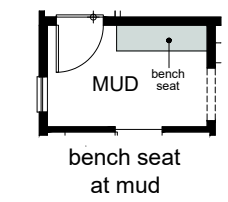

ADDITIONAL OPTIONS