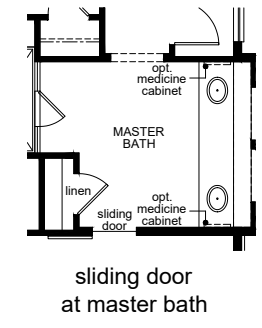

ADDITIONAL OPTIONS