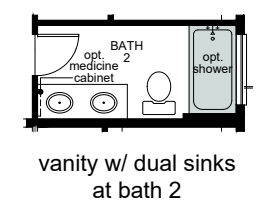

ADDITIONAL OPTIONS