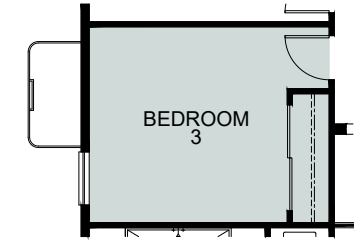

**Floor Plan Options**

- Kitchen: • Double island #1, Double island #2, Waterfall edge island, Courtyard
- Great Room: • 2-Sided fireplace
- Master Bath: • Sliding door
- Bath 2: • Vanity with dual sinks, Shower in lieu of tub
- Laundry: • Upper cabinets, Lower cabinets, Sink, Bench seat
- Den: • Double doors, Bedroom 3
- Garage: • Service door, Enlarged garage
- Basement: • Full unfinished, Full finished
- Full finished: • Wet bar, Shower in lieu of tub at bath 3
- False beams: • Optional per plan

# THE STARLIGHT COLLECTION

2294 - Cosmos

FIRST FLOOR

double doors at den

bedroom 3 at den

service door at garage

bench seat at laundry

upper and lower cabinets at laundry

2-sided fireplace at great room

sliding door at master bath

vanity w/ dual sinks at bath 2

shower in lieu of tub at bath 2

enlarged garage reduces size of covered patio

courtyard at kitchen

ADDITIONAL OPTIONS