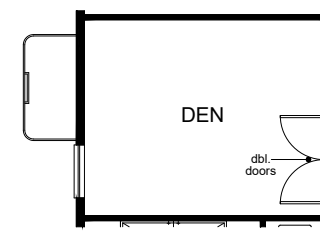

double doors at den