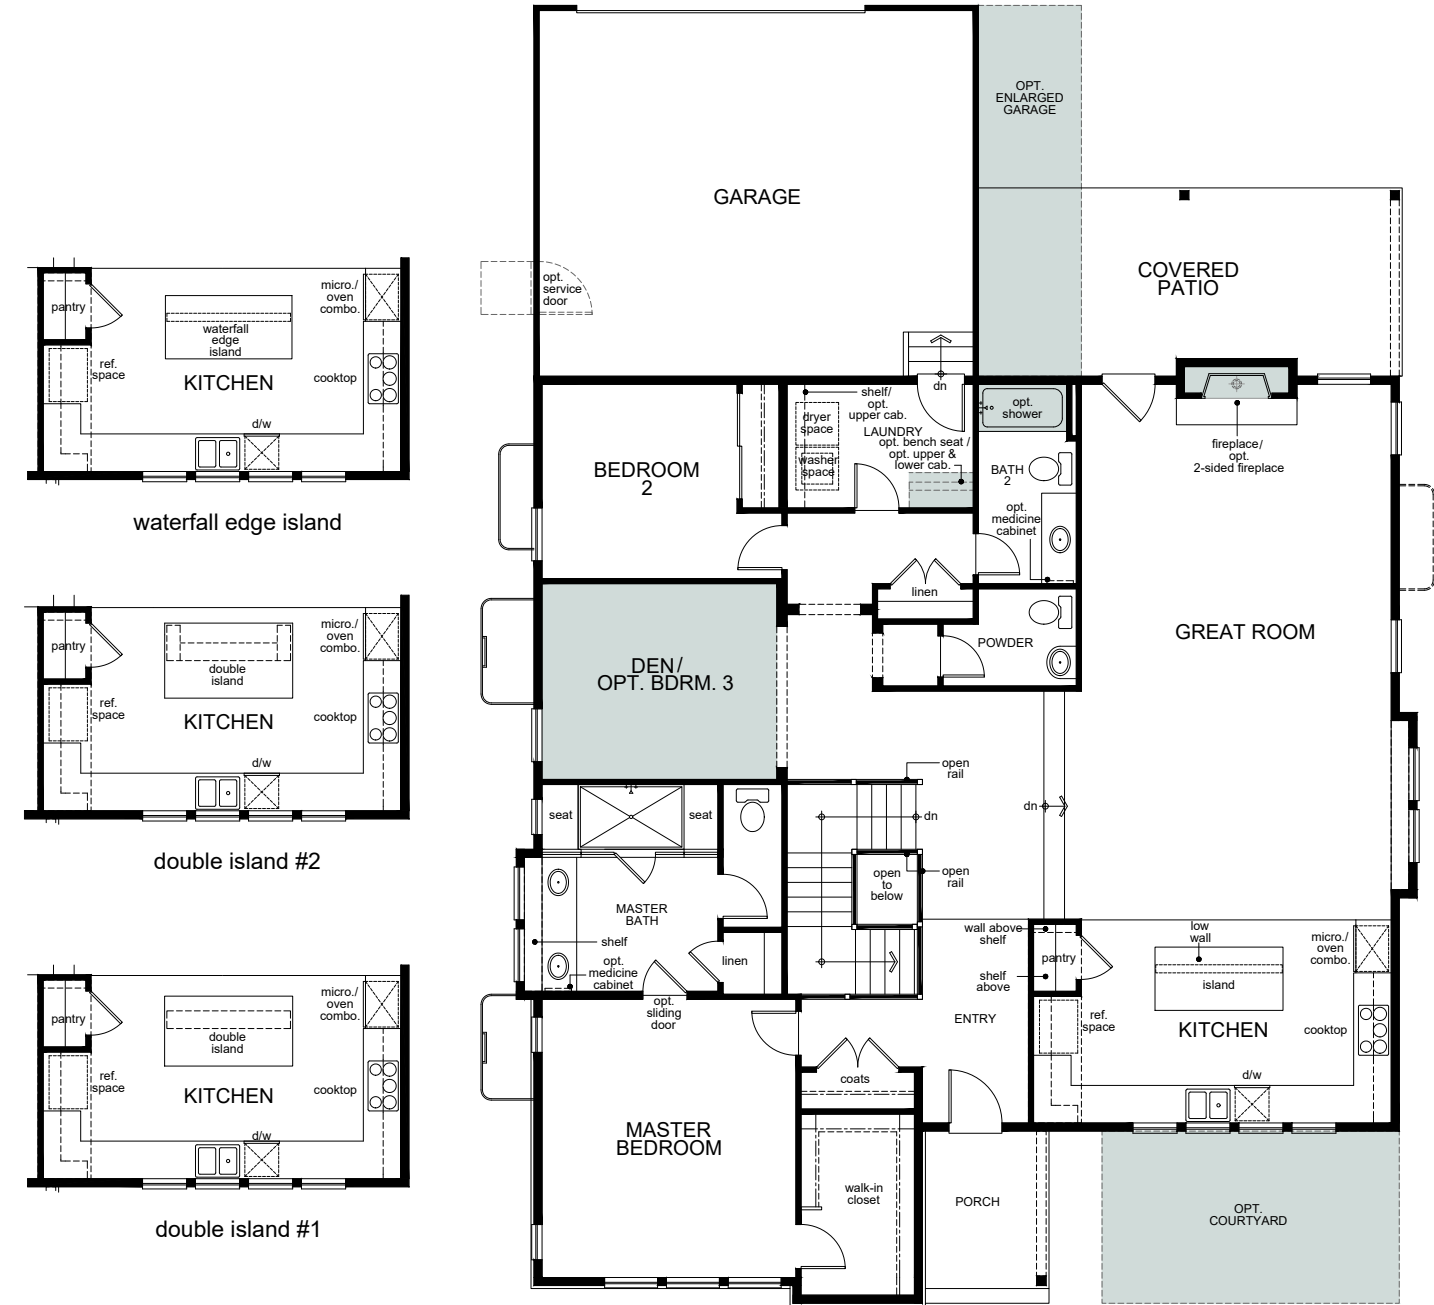

Floor Plan Options

- Kitchen: • Double island #1, Double island #2, Waterfall edge island, Courtyard
- Great Room: • 2-Sided fireplace
- Master Bath: • Sliding door
- Bath 2: • Vanity with dual sinks, Shower in lieu of tub
- Laundry: • Upper cabinets, Lower cabinets, Sink, Bench seat
- Den: • Double doors, Bedroom 3
- Garage: • Service door, Enlarged garage
- Basement: • Full unfinished, Full finished
- Full finished: • Wet bar, Shower in lieu of tub at bath 3
- False beams: • Optional per plan

THE STARLIGHT COLLECTION

2294 - Cosmos
2,301 sq. ft. 2-4 bedrooms 2.5-3.5 baths 2-3 car garage