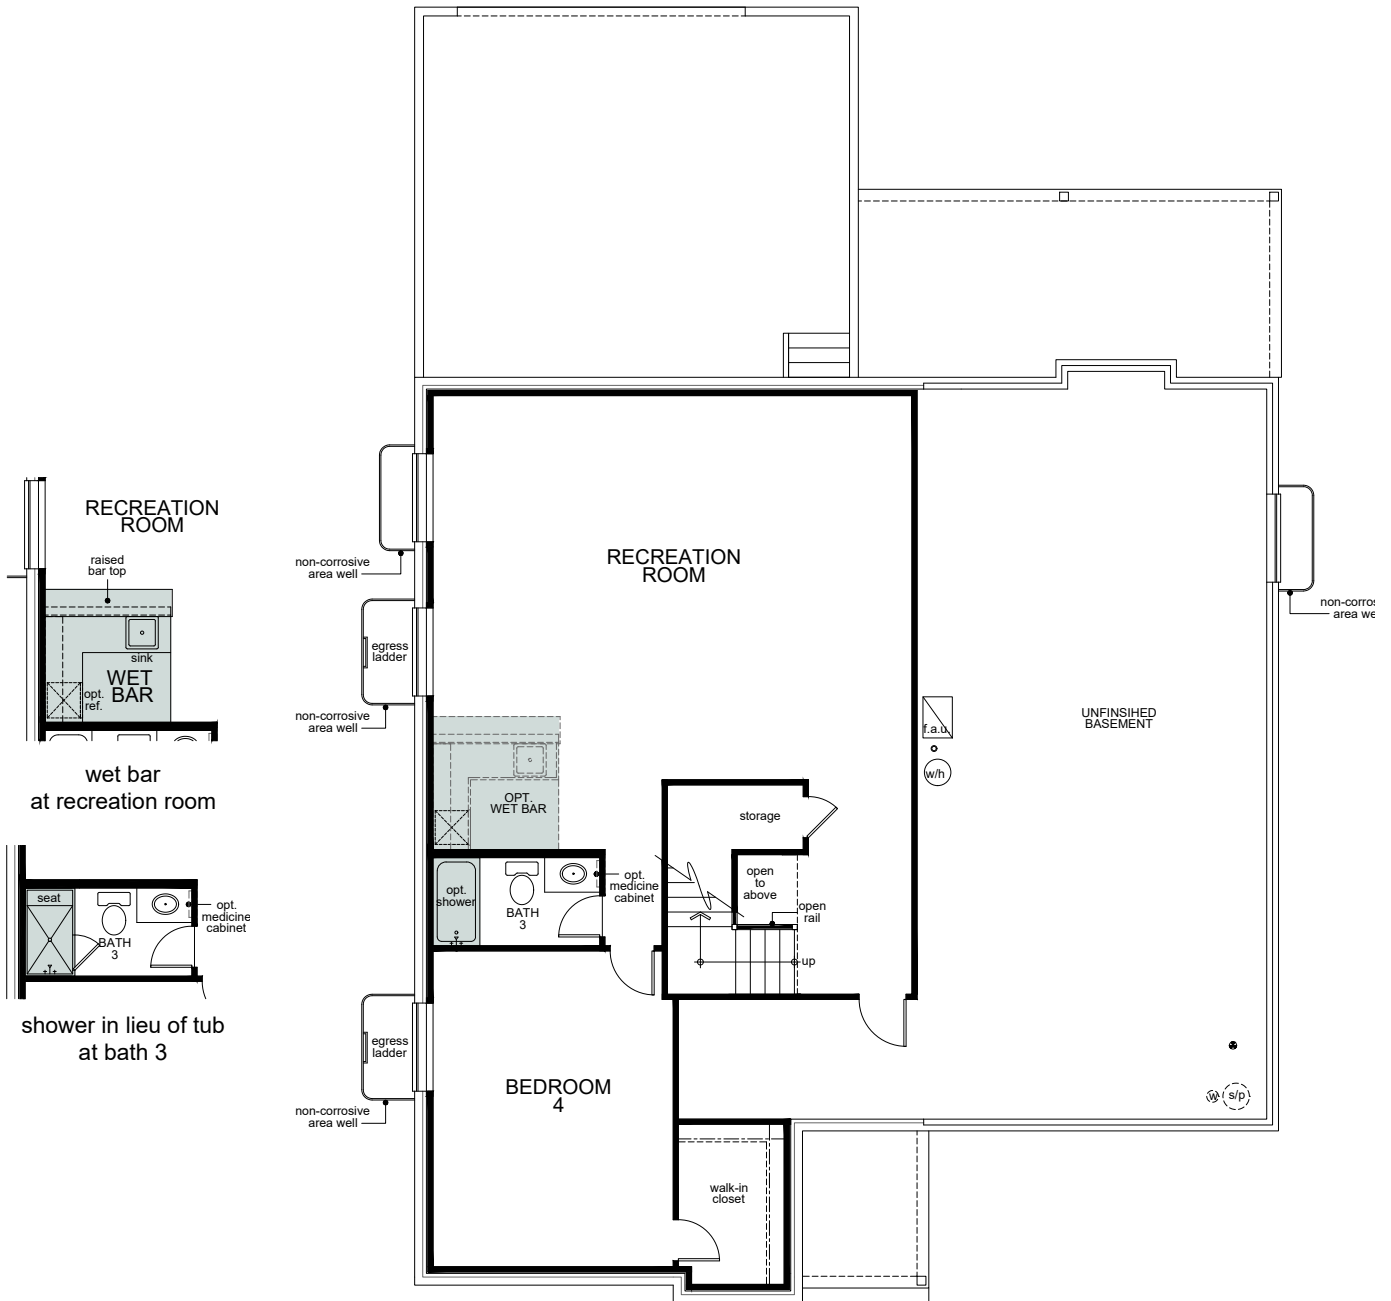

Basement Options 2294 - Cosmos

Your new KB home can be built to order so you'll enjoy the features you want most. Plus you can choose from a variety of personalizing interior features and details at KB Home Studio. Select appliances, cabinets, countertops, lighting, flooring, and more. Everything you need to create a home as unique as you.