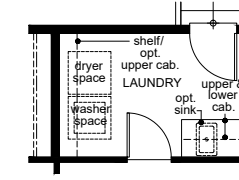

**Floor Plan Options**

- Kitchen: • Double island #1, Double island #2, Waterfall edge island, Courtyard
- Great Room: • 2-Sided fireplace
- Master Bath: • Sliding door
- Bath 2: • Vanity with dual sinks, Shower in lieu of tub
- Laundry: • Upper cabinets, Lower cabinets, Sink, Bench seat
- Den: • Double doors, Bedroom 3
- Garage: • Service door, Enlarged garage
- Basement: • Full unfinished, Full finished
- Full finished: • Wet bar, Shower in lieu of tub at bath 3
- False beams: • Optional per plan

# THE STARLIGHT COLLECTION

2294 - Cosmos

FIRST FLOOR

double doors at den

bedroom 3 at den

service door at garage

bench seat at laundry

upper and lower cabinets at laundry

2-sided fireplace at great room

sliding door at master bath

vanity w/ dual sinks at bath 2

shower in lieu of tub at bath 2

enlarged garage reduces size of covered patio

courtyard at kitchen

ADDITIONAL OPTIONS