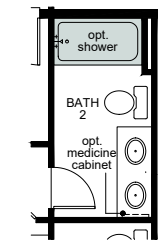

**Floor Plan Options**

- Kitchen: • Double island #1, Double island #2, Waterfall edge island, Courtyard
- Great Room: • 2-Sided fireplace
- Master Bath: • Sliding door
- Bath 2: • Vanity with dual sinks, Shower in lieu of tub
- Laundry: • Upper cabinets, Lower cabinets, Sink, Bench seat
- Den: • Double doors, Bedroom 3
- Garage: • Service door, Enlarged garage
- Basement: • Full unfinished, Full finished
- Full finished: • Wet bar, Shower in lieu of tub at bath 3
- False beams: • Optional per plan

# THE STARLIGHT COLLECTION

2294 - Cosmos

FIRST FLOOR

double doors at den

bedroom 3 at den

service door at garage

bench seat at laundry

upper and lower cabinets at laundry

2-sided fireplace at great room

sliding door at master bath

vanity w/ dual sinks at bath 2

shower in lieu of tub at bath 2

enlarged garage reduces size of covered patio

courtyard at kitchen

ADDITIONAL OPTIONS