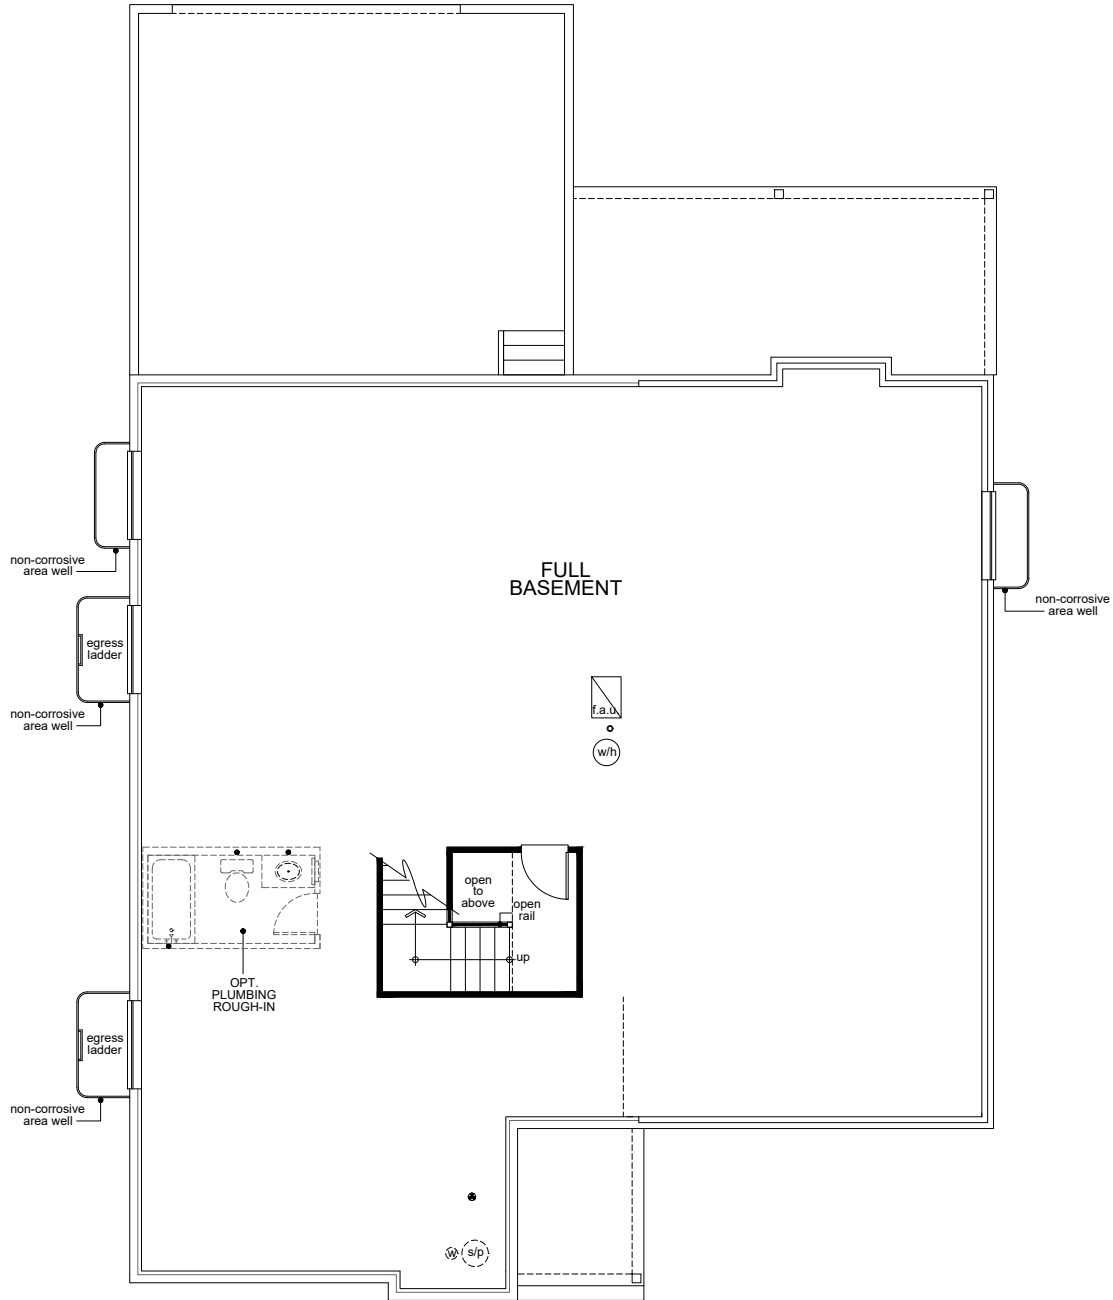

Basement Options 2294 - Cosmos

Your new KB home can be built to order so you'll enjoy the features you want most. Plus you can choose from a variety of personalizing interior features and details at KB Home Studio. Select appliances, cabinets, countertops, lighting, flooring, and more. Everything you need to create a home as unique as you.