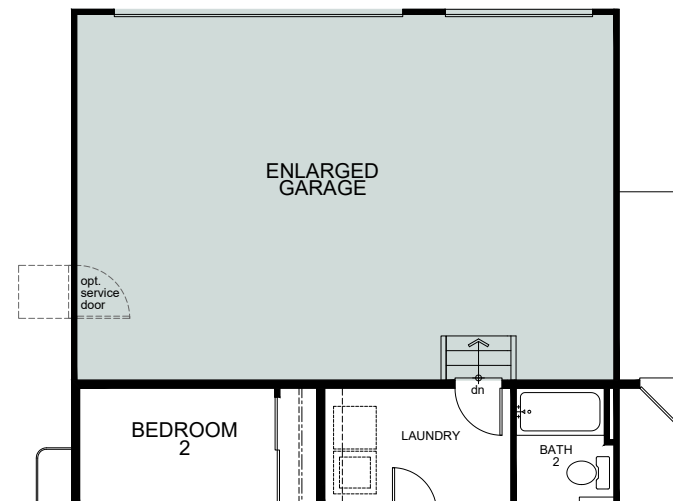

**Floor Plan Options**

- Kitchen: • Double island #1, Double island #2, Waterfall edge island, Courtyard
- Great Room: • 2-Sided fireplace
- Master Bath: • Sliding door
- Bath 2: • Vanity with dual sinks, Shower in lieu of tub
- Laundry: • Upper cabinets, Lower cabinets, Sink, Bench seat
- Den: • Double doors, Bedroom 3
- Garage: • Service door, Enlarged garage
- Basement: • Full unfinished, Full finished
- Full finished: • Wet bar, Shower in lieu of tub at bath 3
- False beams: • Optional per plan

# THE STARLIGHT COLLECTION

2294 - Cosmos

FIRST FLOOR

double doors at den

bedroom 3 at den

service door at garage

bench seat at laundry

upper and lower cabinets at laundry

2-sided fireplace at great room

sliding door at master bath

vanity w/ dual sinks at bath 2

shower in lieu of tub at bath 2

enlarged garage reduces size of covered patio

courtyard at kitchen

ADDITIONAL OPTIONS