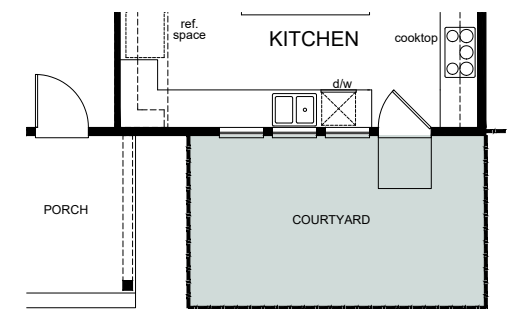

**Floor Plan Options**

- Kitchen: • Double island #1, Double island #2, Waterfall edge island, Courtyard
- Great Room: • 2-Sided fireplace
- Master Bath: • Sliding door
- Bath 2: • Vanity with dual sinks, Shower in lieu of tub
- Laundry: • Upper cabinets, Lower cabinets, Sink, Bench seat
- Den: • Double doors, Bedroom 3
- Garage: • Service door, Enlarged garage
- Basement: • Full unfinished, Full finished
- Full finished: • Wet bar, Shower in lieu of tub at bath 3
- False beams: • Optional per plan

# THE STARLIGHT COLLECTION

2294 - Cosmos

FIRST FLOOR

double doors at den

bedroom 3 at den

service door at garage

bench seat at laundry

upper and lower cabinets at laundry

2-sided fireplace at great room

sliding door at master bath

vanity w/ dual sinks at bath 2

shower in lieu of tub at bath 2

enlarged garage reduces size of covered patio

courtyard at kitchen

ADDITIONAL OPTIONS