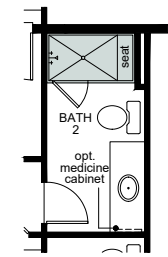

**Floor Plan Options**

- Kitchen: • Double island #1, Double island #2, Waterfall edge island, Courtyard
- Great Room: • 2-Sided fireplace
- Master Bath: • Sliding door
- Bath 2: • Vanity with dual sinks, Shower in lieu of tub
- Laundry: • Upper cabinets, Lower cabinets, Sink, Bench seat
- Den: • Double doors, Bedroom 3
- Garage: • Service door, Enlarged garage
- Basement: • Full unfinished, Full finished
- Full finished: • Wet bar, Shower in lieu of tub at bath 3
- False beams: • Optional per plan

# THE STARLIGHT COLLECTION

2294 - Cosmos

FIRST FLOOR

double doors at den

bedroom 3 at den

service door at garage

bench seat at laundry

upper and lower cabinets at laundry

2-sided fireplace at great room

sliding door at master bath

vanity w/ dual sinks at bath 2

shower in lieu of tub at bath 2

enlarged garage reduces size of covered patio

courtyard at kitchen

ADDITIONAL OPTIONS