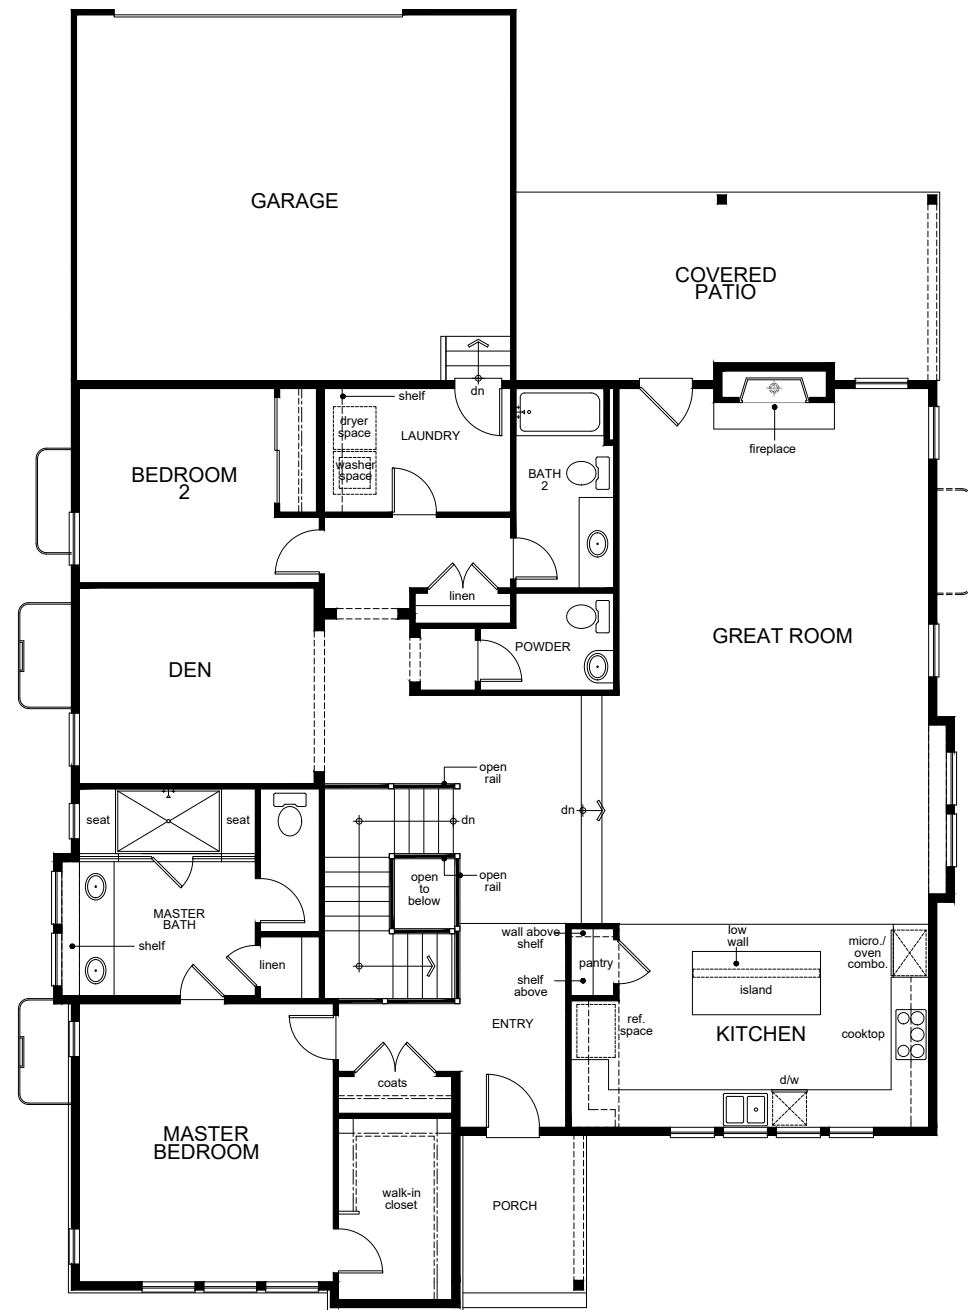

**Floor Plan Options**

- Kitchen: • Double island #1, Double island #2, Waterfall edge island, Courtyard
- Great Room: • 2-Sided fireplace
- Master Bath: • Sliding door
- Bath 2: • Vanity with dual sinks, Shower in lieu of tub
- Laundry: • Upper cabinets, Lower cabinets, Sink, Bench seat
- Den: • Double doors, Bedroom 3
- Garage: • Service door, Enlarged garage
- Basement: • Full unfinished, Full finished
- Full finished: • Wet bar, Shower in lieu of tub at bath 3
- False beams: • Optional per plan

# THE STARLIGHT COLLECTION

**2294 - Cosmos**  
 2,301 sq. ft. 2-4 bedrooms 2.5-3.5 baths 2-3 car garage

Your new KB home can be built to order so you'll enjoy the features you want most. Plus you can choose from a variety of personalizing interior features and details at KB Home Studio. Select appliances, cabinets, countertops, lighting, flooring, and more. Everything you need to create a home as unique as you.

# THE STARLIGHT COLLECTION

2294 - Cosmos

FIRST FLOOR

double doors at den

bedroom 3 at den

service door at garage

bench seat at laundry

upper and lower cabinets at laundry

2-sided fireplace at great room

sliding door at master bath

vanity w/ dual sinks at bath 2

shower in lieu of tub at bath 2

enlarged garage reduces size of covered patio

courtyard at kitchen

ADDITIONAL OPTIONS