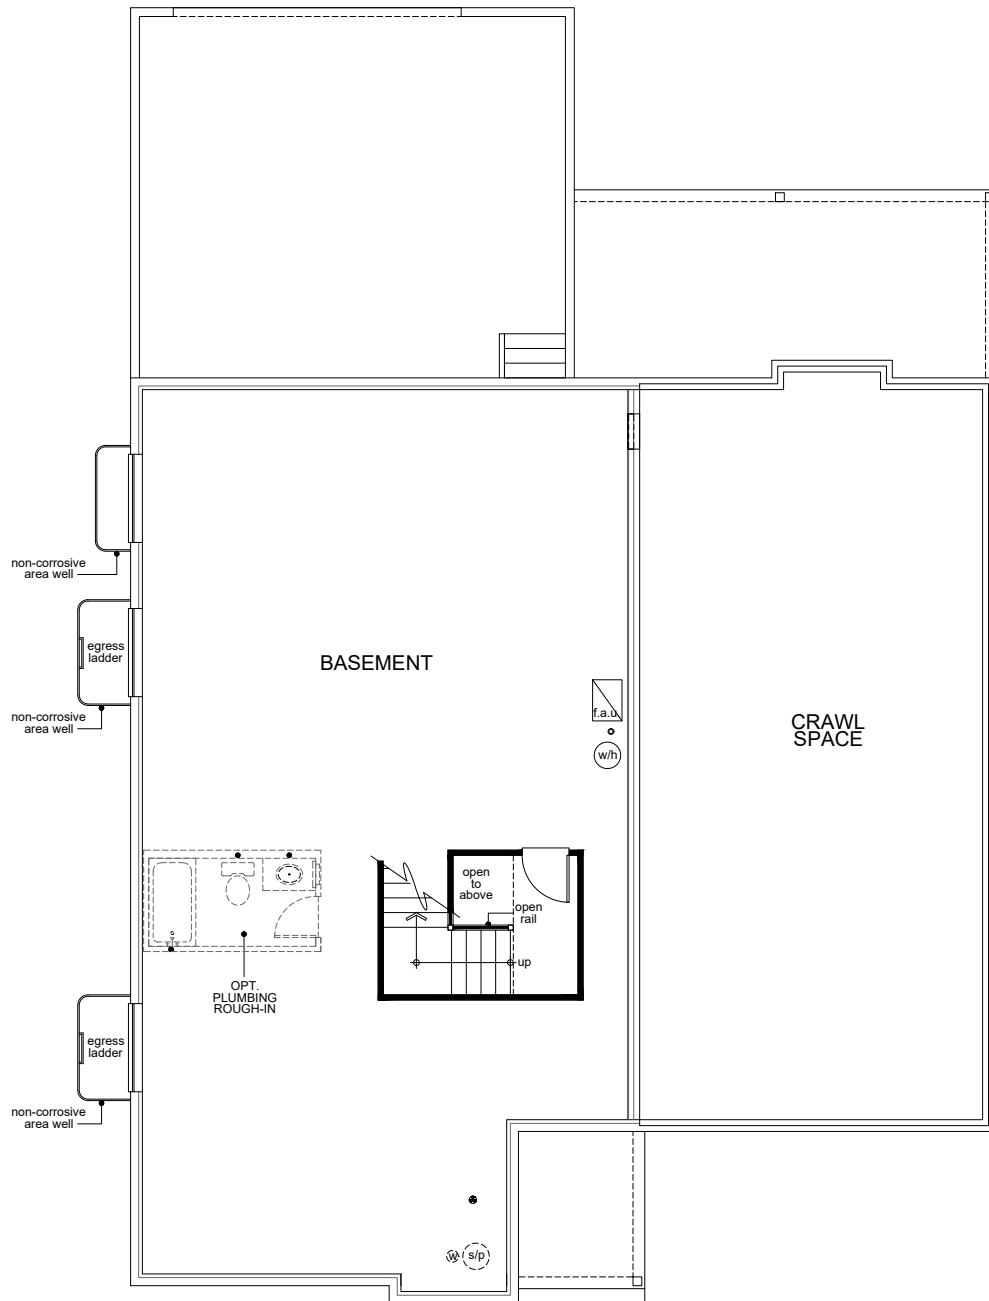

Basement 2294 - Cosmos

Your new KB home can be built to order so you'll enjoy the features you want most. Plus you can choose from a variety of personalizing interior features and details at KB Home Studio. Select appliances, cabinets, countertops, lighting, flooring, and more. Everything you need to create a home as unique as you.