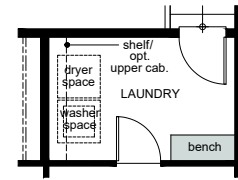

**Floor Plan Options**

- Kitchen: • Double island #1, Double island #2, Waterfall edge island, Courtyard
- Great Room: • 2-Sided fireplace
- Master Bath: • Sliding door
- Bath 2: • Vanity with dual sinks, Shower in lieu of tub
- Laundry: • Upper cabinets, Lower cabinets, Sink, Bench seat
- Den: • Double doors, Bedroom 3
- Garage: • Service door, Enlarged garage
- Basement: • Full unfinished, Full finished
- Full finished: • Wet bar, Shower in lieu of tub at bath 3
- False beams: • Optional per plan

# THE STARLIGHT COLLECTION

2294 - Cosmos

FIRST FLOOR

double doors at den

bedroom 3 at den

service door at garage

bench seat at laundry

upper and lower cabinets at laundry

2-sided fireplace at great room

sliding door at master bath

vanity w/ dual sinks at bath 2

shower in lieu of tub at bath 2

enlarged garage reduces size of covered patio

courtyard at kitchen

ADDITIONAL OPTIONS