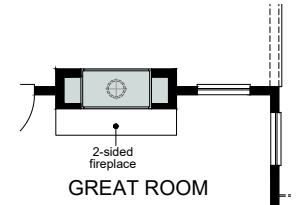

**Floor Plan Options**

- Kitchen: • Double island #1, Double island #2, Waterfall edge island, Courtyard
- Great Room: • 2-Sided fireplace
- Master Bath: • Sliding door
- Bath 2: • Vanity with dual sinks, Shower in lieu of tub
- Laundry: • Upper cabinets, Lower cabinets, Sink, Bench seat
- Den: • Double doors, Bedroom 3
- Garage: • Service door, Enlarged garage
- Basement: • Full unfinished, Full finished
- Full finished: • Wet bar, Shower in lieu of tub at bath 3
- False beams: • Optional per plan

# THE STARLIGHT COLLECTION

2294 - Cosmos

FIRST FLOOR

double doors at den

bedroom 3 at den

service door at garage

bench seat at laundry

upper and lower cabinets at laundry

2-sided fireplace at great room

sliding door at master bath

vanity w/ dual sinks at bath 2

shower in lieu of tub at bath 2

enlarged garage reduces size of covered patio

courtyard at kitchen

ADDITIONAL OPTIONS