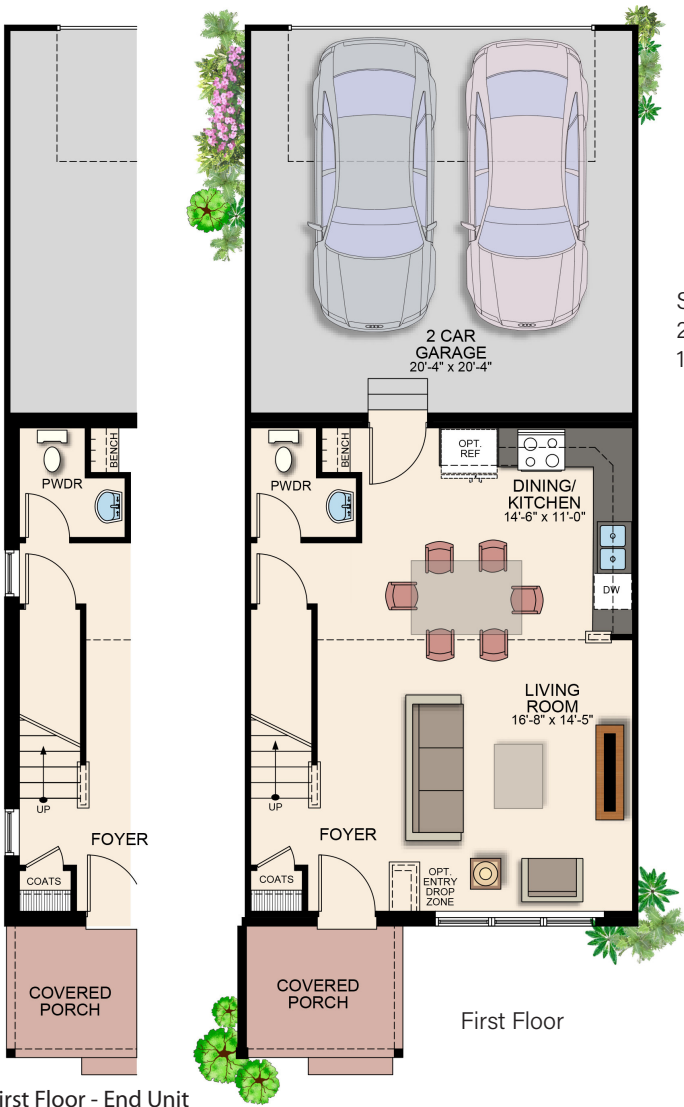

Bluff Lake Rows ~ 2-Story Rowhomes

First Floor - End Unit

First Floor

Second Floor
2 Bedrooms
1,213 sq ft

Second Floor
3 Bedrooms
1,330 sq ft