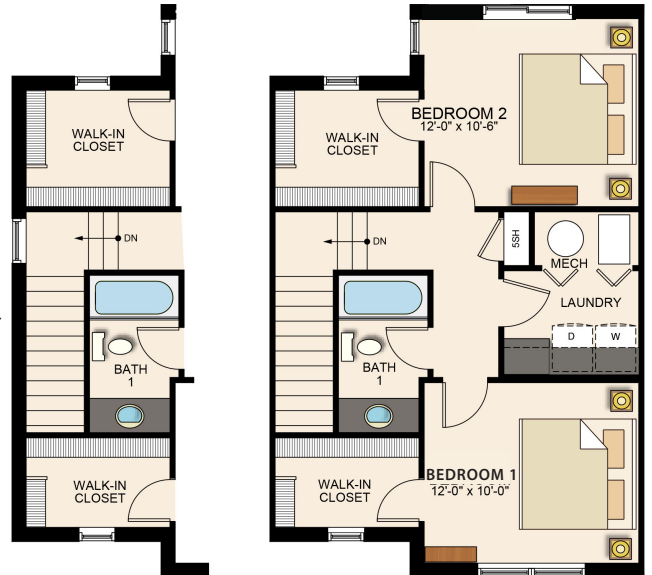

Bluff Lake Rows ~ 2-Story Rowhomes

First Floor - End Unit

First Floor

Second Floor
2 Bedrooms
1,213 sq ft

Second Floor
3 Bedrooms
1,330 sq ft