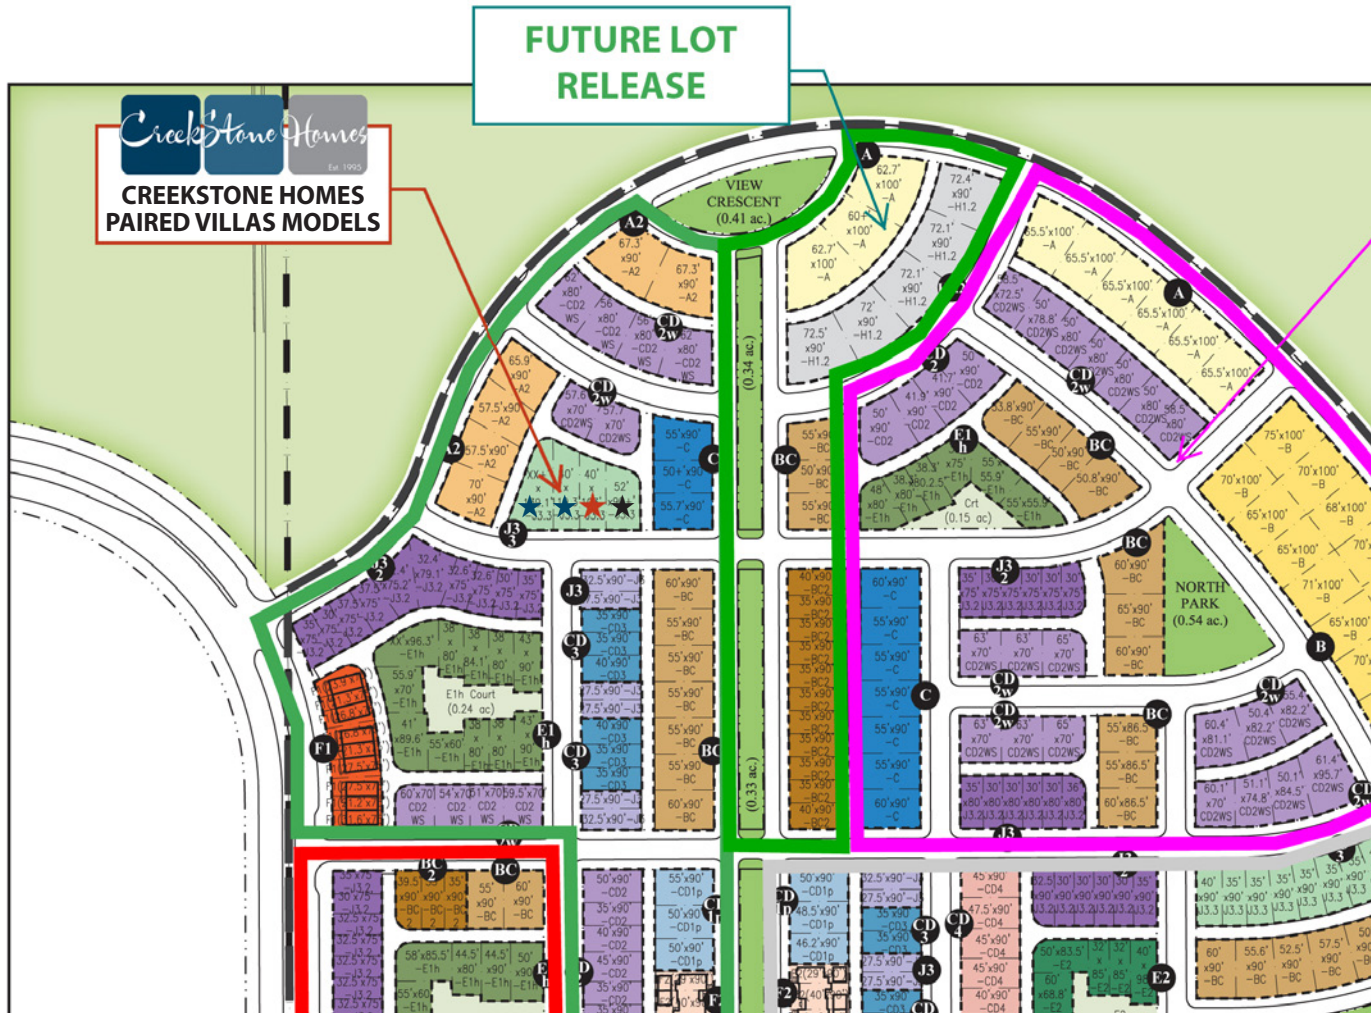

STAPLETON/BEELER PARK PAIRED VILLAS

THE APPROACH COLLECTION LOT LOCATIONS

Availability as of January 2017

★ = CreekStone Models ★ = Lot Currently Available ★ = Reserved

Contact: 702-551-5818 • CreekStone-Homes.com

All information including lot availability subject to change without notice or obligation. All references to square footage are approximate. Builder reserves the right to correct errors. This information is for advertising purposes only and is not a guarantee, contract or offer to sell.