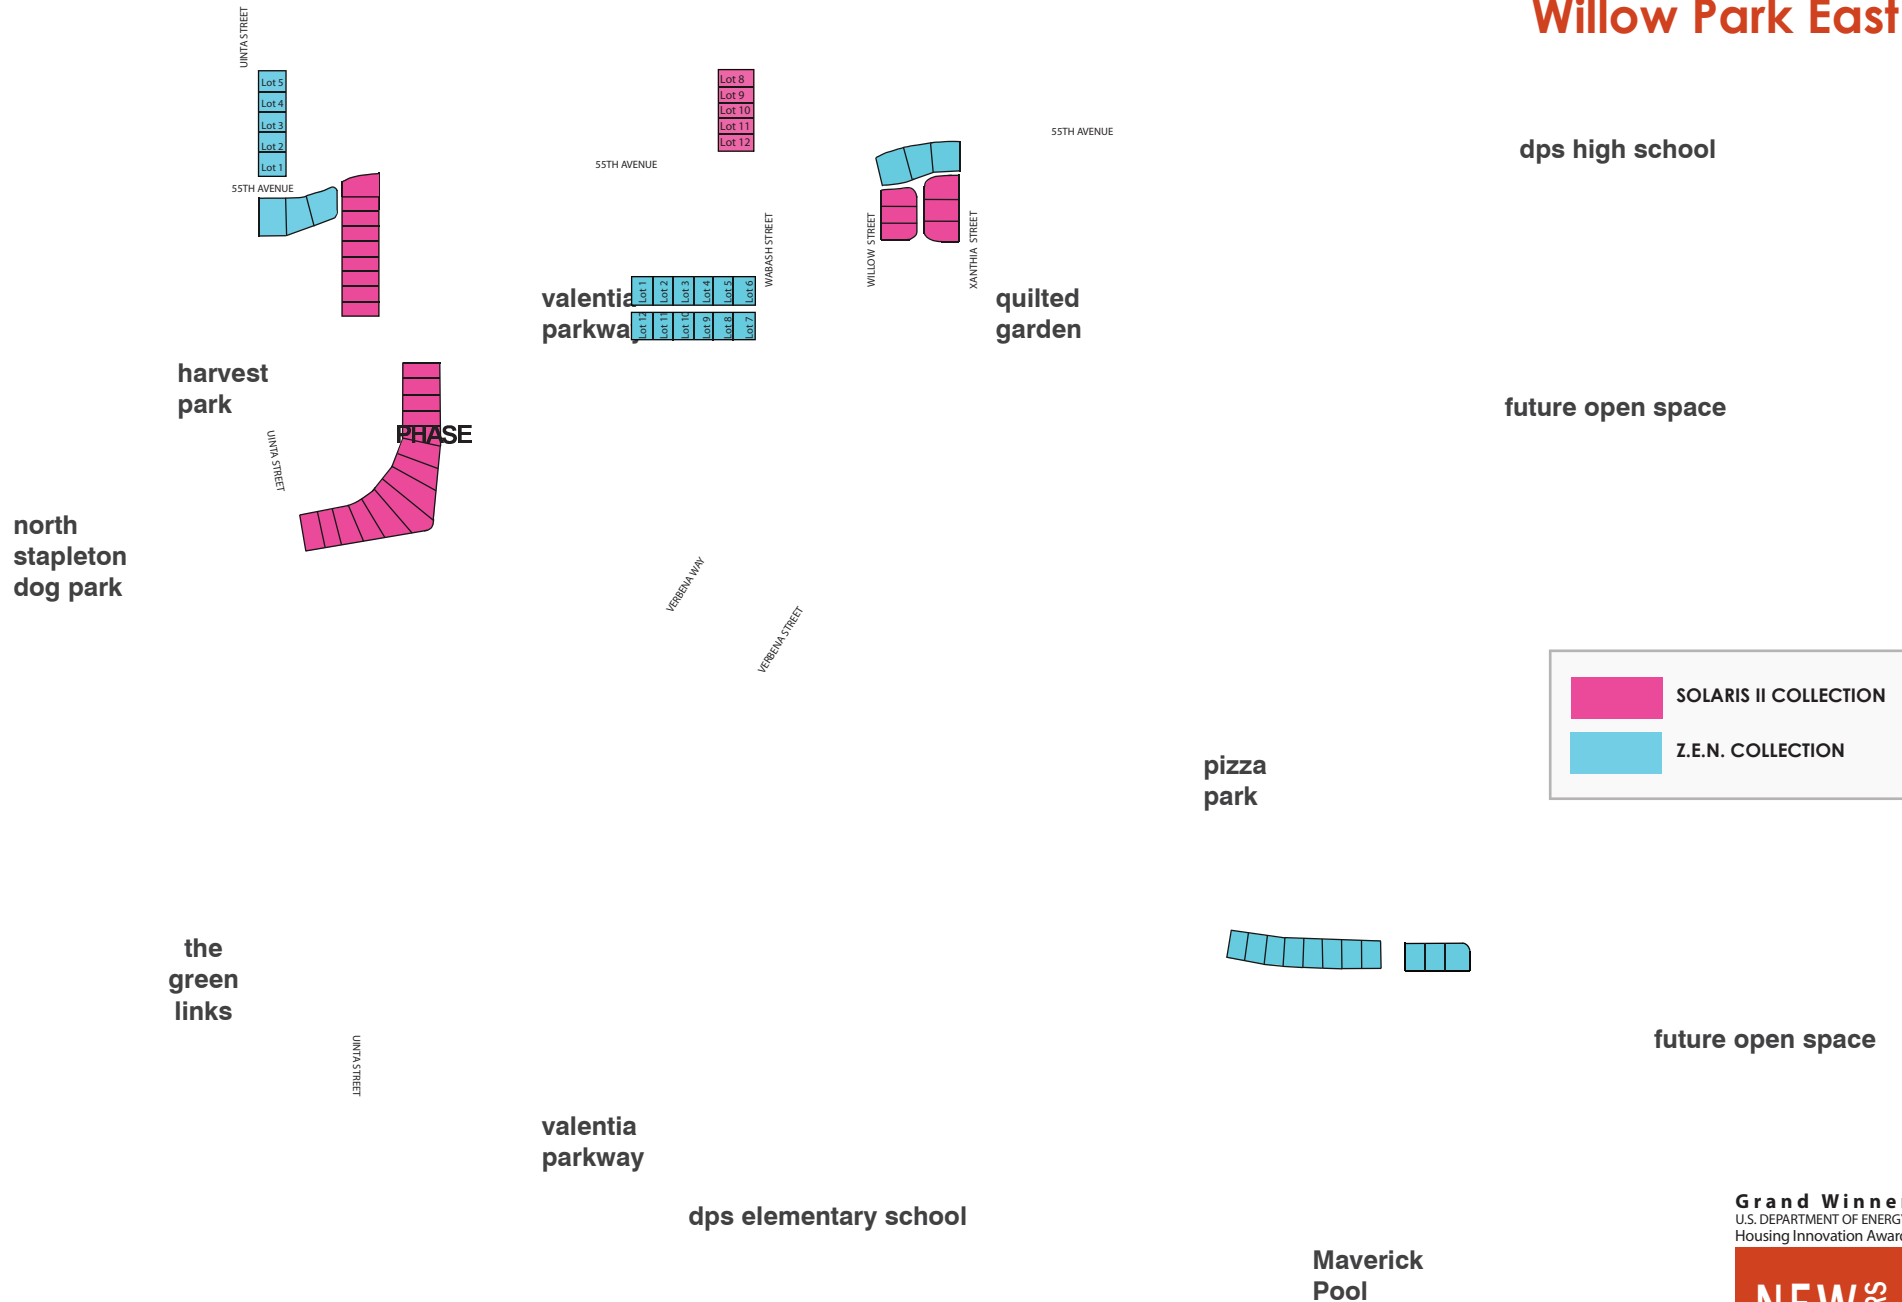

north stapleton - Willow Park East

parks and open space

New Town Builders Solaris and ZEN Homesites Willow Park East

Grand Winner
U.S. DEPARTMENT OF ENERGY
Housing Innovation Award