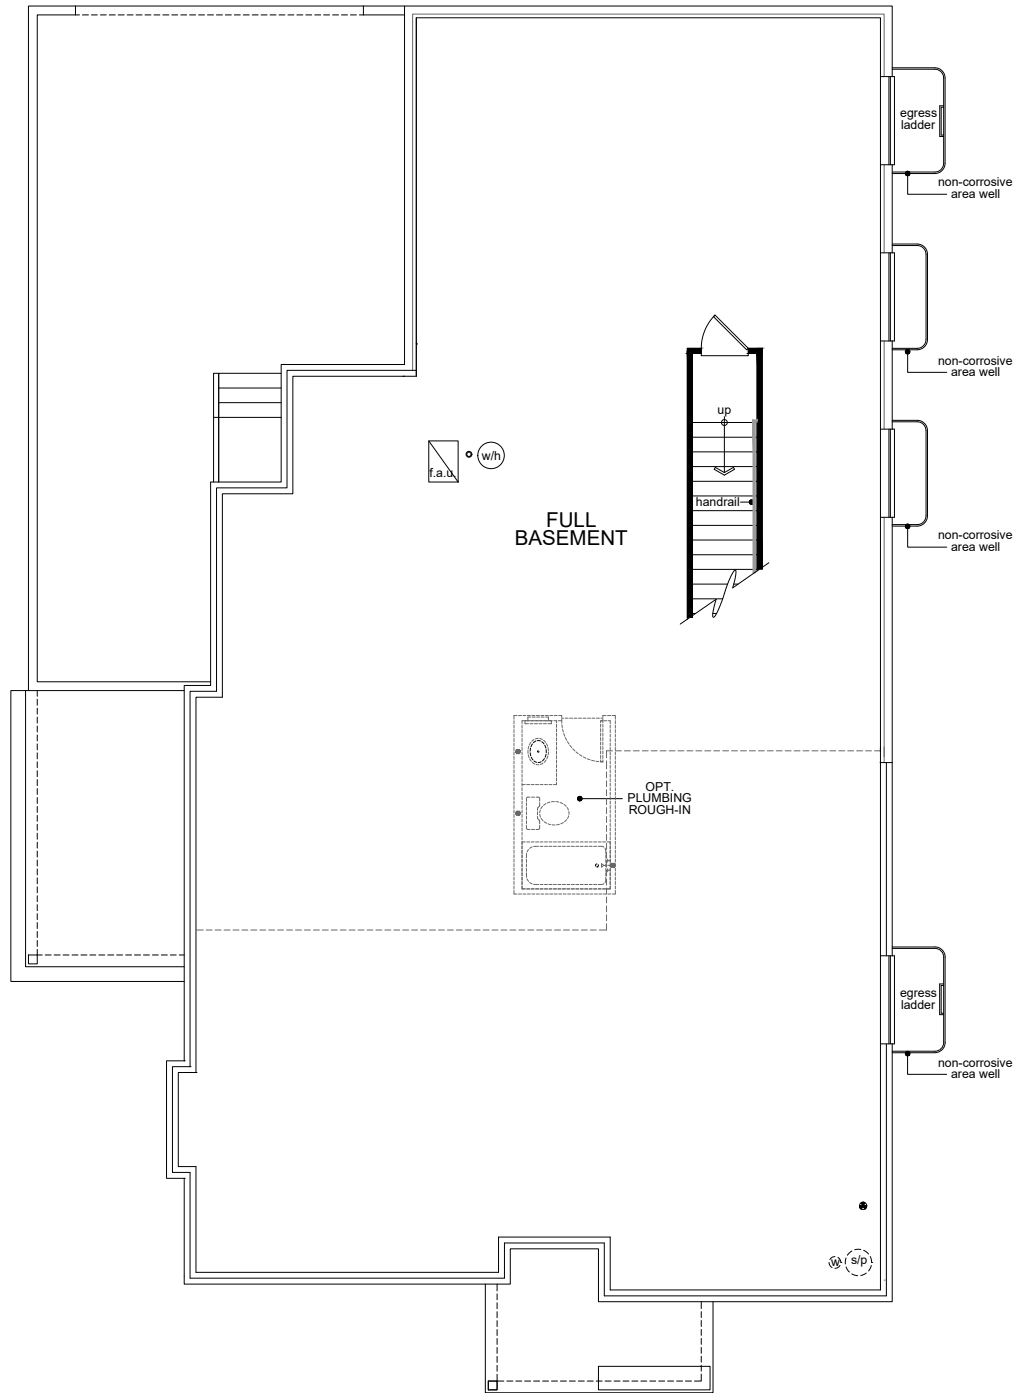

Basement Options 2617 - Galaxy

Your new KB home can be built to order so you'll enjoy the features you want most. Plus you can choose from a variety of personalizing interior features and details at KB Home Studio. Select appliances, cabinets, countertops, lighting, flooring, and more. Everything you need to create a home as unique as you.