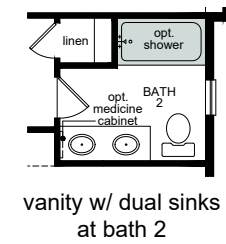

Floor Plan Options

- Kitchen:**
 - Double island #1, Double island #2, Waterfall edge island
- Master Bath:**
 - Sliding door
- Bath 2:**
 - Vanity with dual sinks, Shower in lieu of tub
- Laundry:**
 - Upper cabinets, Lower cabinets, Sink, Bench seat
- Garage:**
 - Service door
- Basement:**
 - Full unfinished, Full finished
- Full finished:**
 - Wet bar, Shower in lieu of tub at bath 3
- False beams:**
 - Optional per plan

THE STARLIGHT COLLECTION

2617 - Galaxy
2,617 sq. ft. 2-3 bedrooms 2.5-3.5 baths 2 car garage

Your new KB home can be built to order so you'll enjoy the features you want most. Plus you can choose from a variety of personalizing interior features and details at KB Home Studio. Select appliances, cabinets, countertops, lighting, flooring, and more. Everything you need to create a home as unique as you.

THE STARLIGHT COLLECTION

2617 - Galaxy

FIRST FLOOR

ADDITIONAL OPTIONS

Basement 2617 - Galaxy

Your new KB home can be built to order so you'll enjoy the features you want most. Plus you can choose from a variety of personalizing interior features and details at KB Home Studio. Select appliances, cabinets, countertops, lighting, flooring, and more. Everything you need to create a home as unique as you.