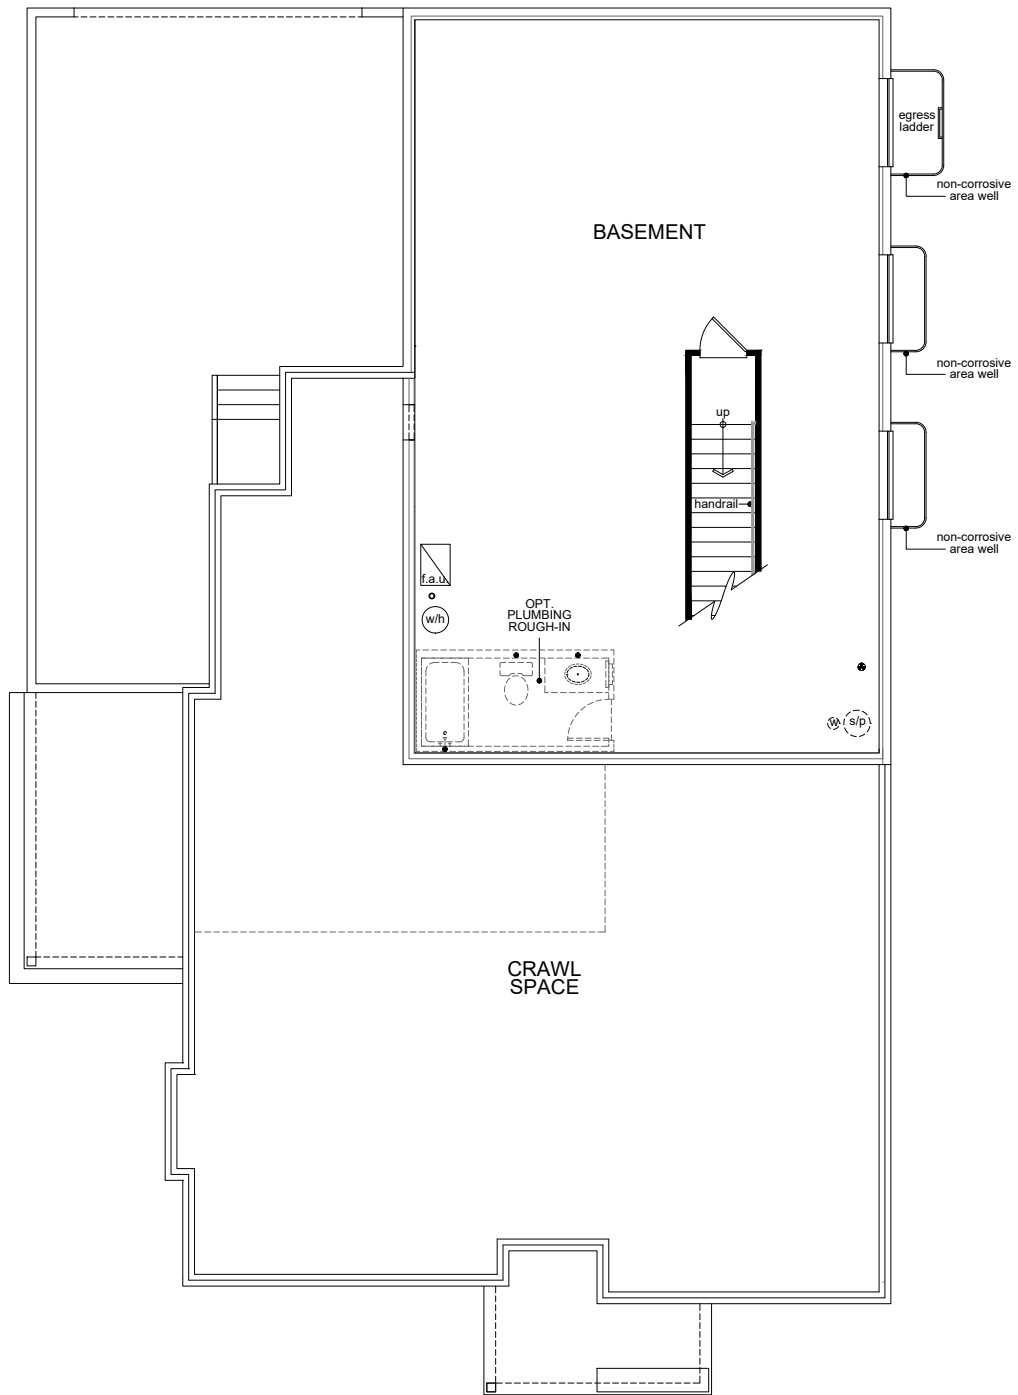

Basement 2617 - Galaxy

Your new KB home can be built to order so you'll enjoy the features you want most. Plus you can choose from a variety of personalizing interior features and details at KB Home Studio. Select appliances, cabinets, countertops, lighting, flooring, and more. Everything you need to create a home as unique as you.