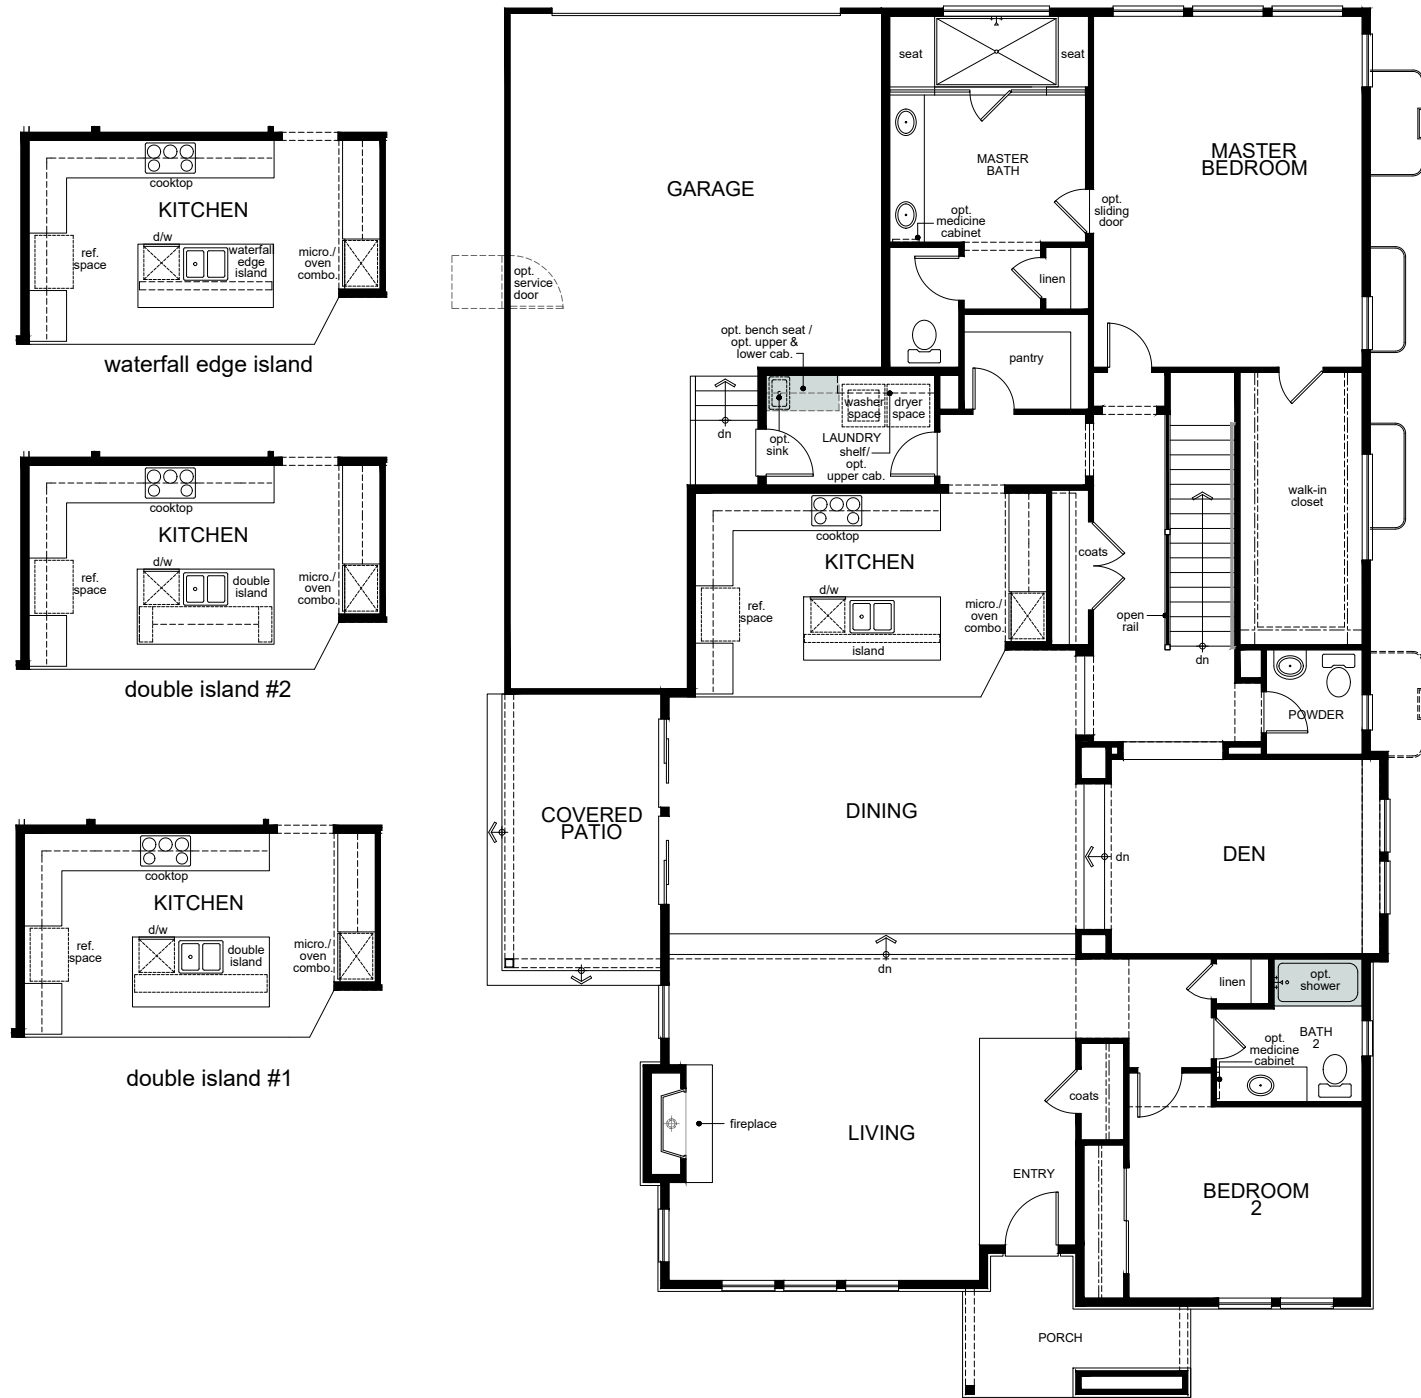

Floor Plan Options

- **Kitchen:**
  - Double island #1, Double island #2, Waterfall edge island
- **Master Bath:**
  - Sliding door
- **Bath 2:**
  - Vanity with dual sinks, Shower in lieu of tub
- **Laundry:**
  - Upper cabinets, Lower cabinets, Sink, Bench seat
- **Garage:**
  - Service door
- **Basement:**
  - Full unfinished, Full finished
- **Full finished:**
  - Wet bar, Shower in lieu of tub at bath 3
- **False beams:**
  - Optional per plan

THE STARLIGHT COLLECTION

2617 - Galaxy
2,617 sq. ft. 2-3 bedrooms 2.5-3.5 baths 2 car garage