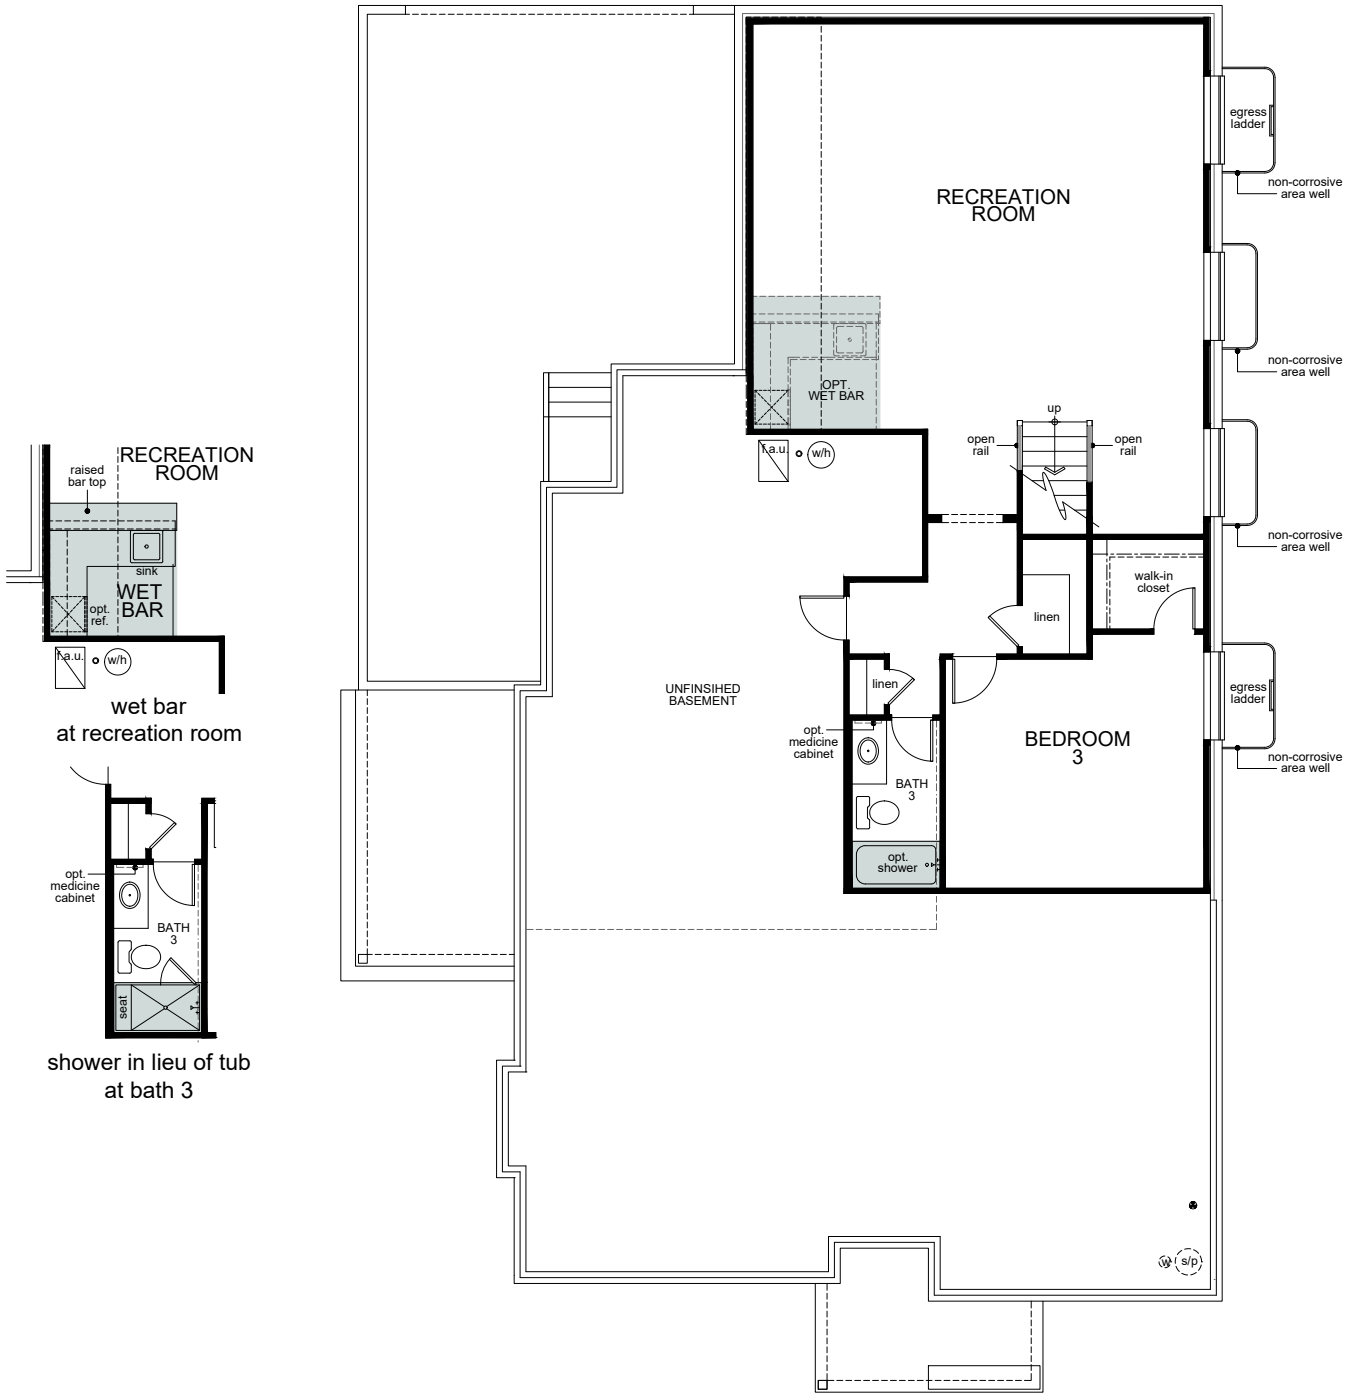

Basement Options 2617 - Galaxy

Your new KB home can be built to order so you'll enjoy the features you want most. Plus you can choose from a variety of personalizing interior features and details at KB Home Studio. Select appliances, cabinets, countertops, lighting, flooring, and more. Everything you need to create a home as unique as you.