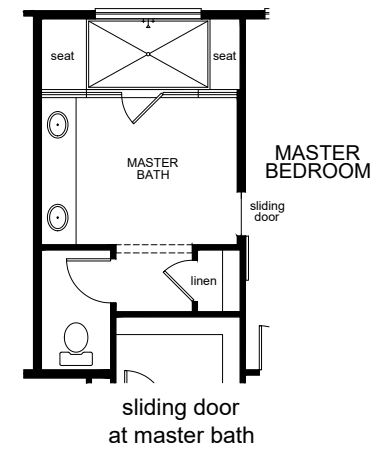

ADDITIONAL OPTIONS