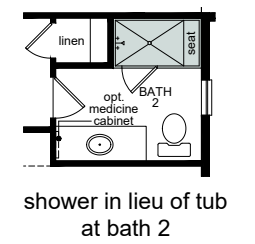

Floor Plan Options

- Kitchen:**
 - Double island #1, Double island #2, Waterfall edge island
- Master Bath:**
 - Sliding door
- Bath 2:**
 - Vanity with dual sinks, Shower in lieu of tub
- Laundry:**
 - Upper cabinets, Lower cabinets, Sink, Bench seat
- Garage:**
 - Service door
- Basement:**
 - Full unfinished, Full finished
- Full finished:**
 - Wet bar, Shower in lieu of tub at bath 3
- False beams:**
 - Optional per plan

THE STARLIGHT COLLECTION

2617 - Galaxy
2,617 sq. ft. 2-3 bedrooms 2.5-3.5 baths 2 car garage

Your new KB home can be built to order so you'll enjoy the features you want most. Plus you can choose from a variety of personalizing interior features and details at KB Home Studio. Select appliances, cabinets, countertops, lighting, flooring, and more. Everything you need to create a home as unique as you.

THE STARLIGHT COLLECTION

2617 - Galaxy

FIRST FLOOR

ADDITIONAL OPTIONS

Basement 2617 - Galaxy

Your new KB home can be built to order so you'll enjoy the features you want most. Plus you can choose from a variety of personalizing interior features and details at KB Home Studio. Select appliances, cabinets, countertops, lighting, flooring, and more. Everything you need to create a home as unique as you.