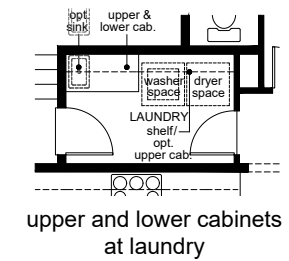

ADDITIONAL OPTIONS