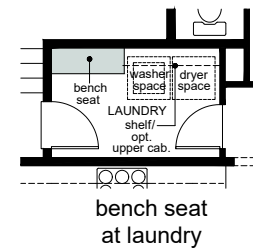

ADDITIONAL OPTIONS