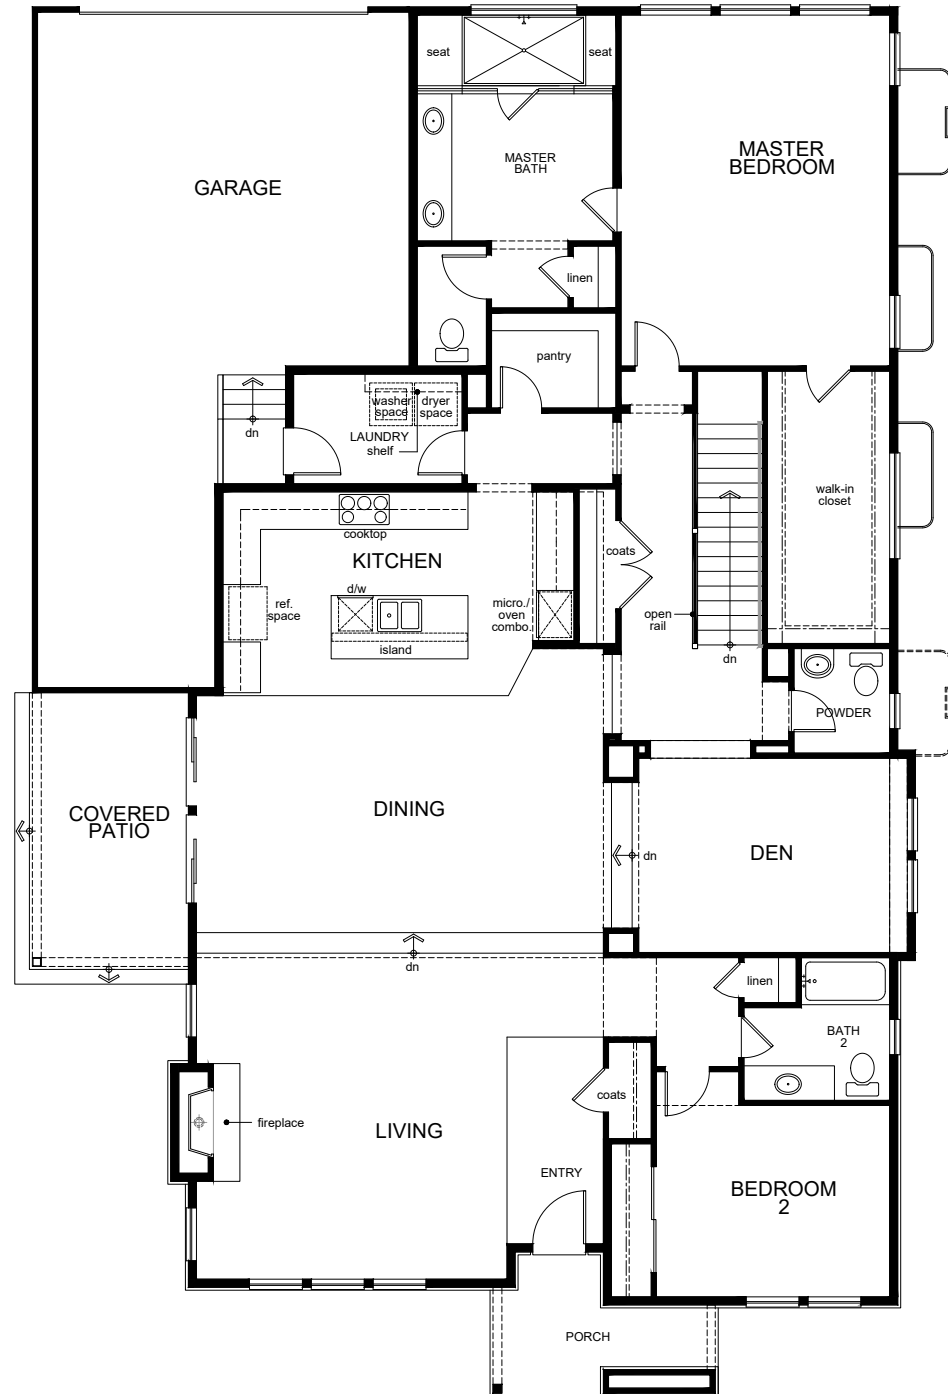

Floor Plan Options

- Kitchen:**
 - Double island #1, Double island #2, Waterfall edge island
- Master Bath:**
 - Sliding door
- Bath 2:**
 - Vanity with dual sinks, Shower in lieu of tub
- Laundry:**
 - Upper cabinets, Lower cabinets, Sink, Bench seat
- Garage:**
 - Service door
- Basement:**
 - Full unfinished, Full finished
- Full finished:**
 - Wet bar, Shower in lieu of tub at bath 3
- False beams:**
 - Optional per plan

THE STARLIGHT COLLECTION

2617 - Galaxy
2,617 sq. ft. 2-3 bedrooms 2.5-3.5 baths 2 car garage

Your new KB home can be built to order so you'll enjoy the features you want most. Plus you can choose from a variety of personalizing interior features and details at KB Home Studio. Select appliances, cabinets, countertops, lighting, flooring, and more. Everything you need to create a home as unique as you.

THE STARLIGHT COLLECTION

2617 - Galaxy

FIRST FLOOR

ADDITIONAL OPTIONS

Basement 2617 - Galaxy

Your new KB home can be built to order so you'll enjoy the features you want most. Plus you can choose from a variety of personalizing interior features and details at KB Home Studio. Select appliances, cabinets, countertops, lighting, flooring, and more. Everything you need to create a home as unique as you.