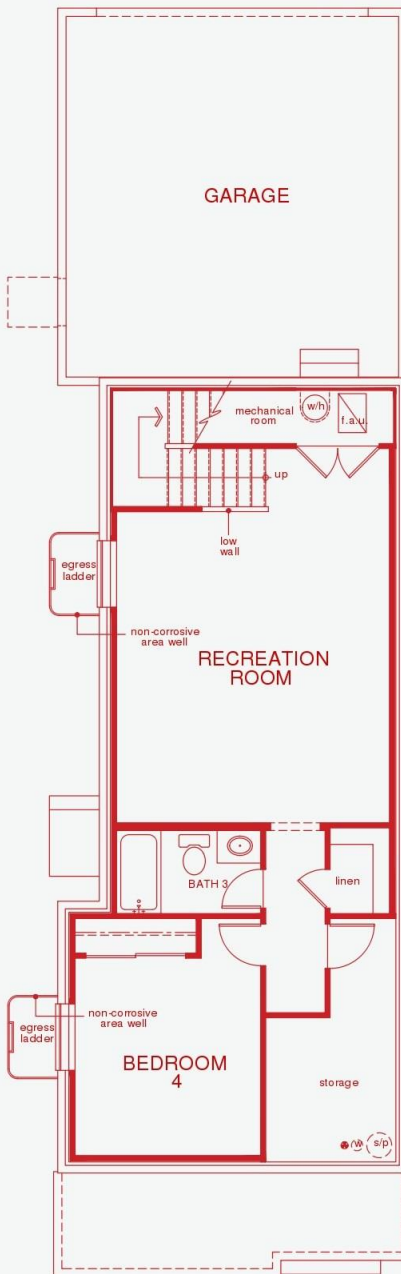

Stapleton Wildflower Collection

Verbena

All renderings and floor plans are an artists' conceptual drawings and will vary from the actual plans and homes as built. Home images, colors and sizes are approximate for illustration purposes only and may not represent the lowest-priced homes in the community. Images show model homes displaying options/upgrades and upgraded landscaping which may be available at predetermined stages of construction for additional charges. If construction cut-off deadlines have passed, certain options/upgrades may no longer be available. Models also display many decorator items and furniture which are not available for purchase even upon additional payment. Visit the community for detailed lists of options/upgrades and decorator items and for additional important disclosures for the community and the home. Images do not reflect any racial preference.