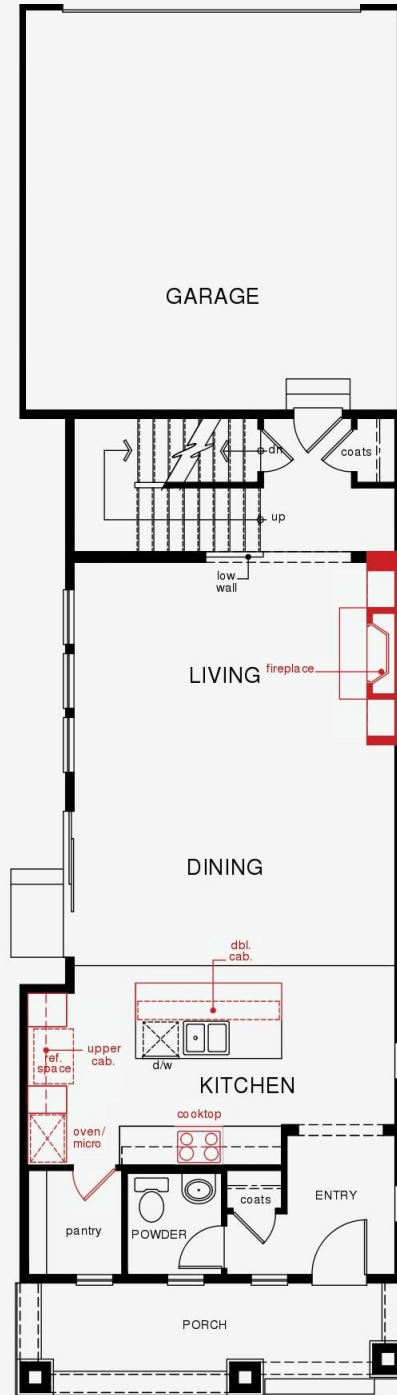

Stapleton Wildflower Collection

Verbena

All renderings and floor plans are an artists' conceptual drawings and will vary from the actual plans and homes as built. Home images, colors and sizes are approximate for illustration purposes only and may not represent the lowest-priced homes in the community. Images show model homes displaying options/upgrades and upgraded landscaping which may be available at predetermined stages of construction for additional charges. If construction cut-off deadlines have passed, certain options/upgrades may no longer be available. Models also display many decorator items and furniture which are not available for purchase even upon additional payment. Visit the community for detailed lists of options/upgrades and decorator items and for additional important disclosures for the community and the home. Images do not reflect any racial preference.